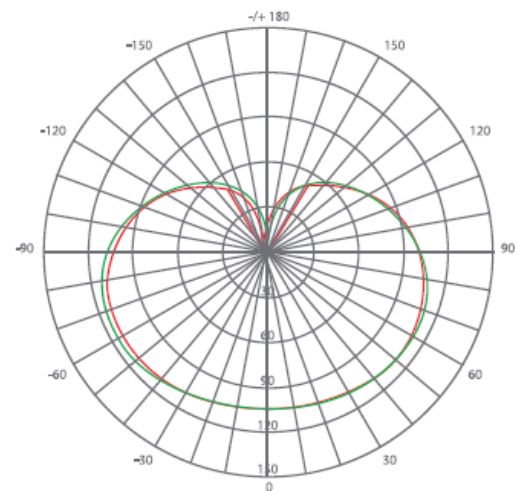

PRODUCT FEATURES

- LED alternative to conventional lamps
- Mercury-free lamps

TECHNICAL DATA

Electrical data

Rated wattage	12.00 W
Nominal wattage	12.00 W
Nominal voltage	185-240VAC
Operating frequency	50...60 Hz
Power factor λ	> 0.50
Claimed equiv. conventional lamp power	96 W

Photometrical data

Rated luminous flux	1200 lm
Light color (designation)	Cool White
Color temperature	6500 K
Luminous flux	1200 lm
Color rendering index Ra	≥ 80
Standard deviation of color matching	≤ 6 sdc
Nominal luminous flux	1200 lm
Rated color temperature	6500 K
Color rendering index Ra	≥ 80

Light technical data

Starting time	< 0.5 s
Beam Angle	260°

Dimensions & weight

Overall length	126.0 mm
Diameter	65.0 mm
Outer bulb	A65
Length	126.0 mm

Lifespan

Nominal lamp life time	25000 h
Rated lamp life time	25000 h
Number of switching cycles	15000
Warranty	2 years