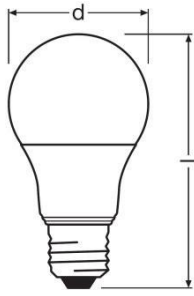

Photometrical data

Rated luminous flux	1200 lm
Light color (designation)	Cool White
Color temperature	6500 K
Luminous flux	1200 lm
Color rendering index Ra	≥ 80
Standard deviation of color matching	≤ 6 sdc
Nominal luminous flux	1200 lm
Rated color temperature	6500 K
Color rendering index Ra	≥ 80

Light technical data

Starting time	< 0.5 s
Beam Angle	260°

Dimensions & weight

Overall length	126.0 mm
Diameter	65.0 mm
Outer bulb	A65
Length	126.0 mm

Lifespan

Nominal lamp life time	25000 h
Rated lamp life time	25000 h
Number of switching cycles	15000
Warranty	2 years