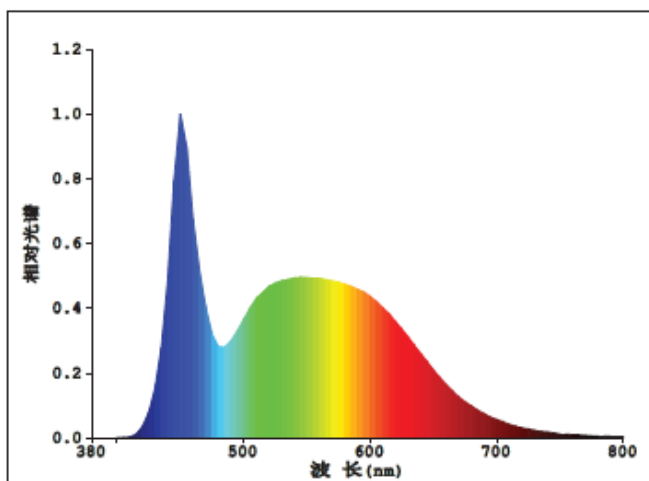

PRODUCT FEATURES

- LED alternative to conventional lamps
- Mercury-free lamps

TECHNICAL DATA

Electrical data

Rated wattage	12.00 W
Nominal wattage	12.00 W
Nominal voltage	185-240VAC
Operating frequency	50...60 Hz
Power factor λ	> 0.50
Claimed equiv. conventional lamp power	96 W

Photometrical data

Rated luminous flux	1200 lm
Light color (designation)	Cool White
Color temperature	6500 K
Luminous flux	1200 lm
Color rendering index Ra	≥ 80
Standard deviation of color matching	≤ 6 sdc
Nominal luminous flux	1200 lm
Rated color temperature	6500 K
Color rendering index Ra	≥ 80

Light technical data

Starting time	< 0.5 s
Beam Angle	260°

Dimensions & weight

Overall length	126.0 mm
Diameter	65.0 mm
Outer bulb	A65
Length	126.0 mm

Lifespan

Nominal lamp life time	25000 h
Rated lamp life time	25000 h
Number of switching cycles	15000
Warranty	2 years