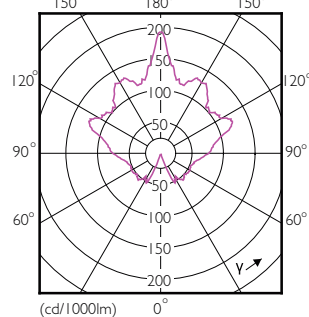

CorePro LEDcandle