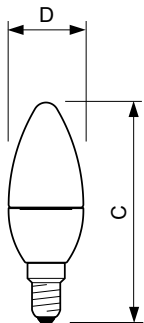

CorePro LEDcandle

Cote

D