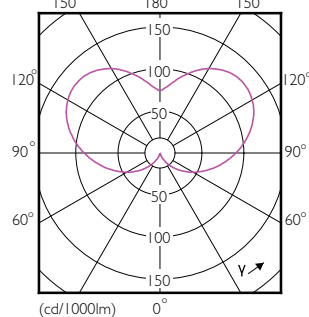

CorePro LEDcandle