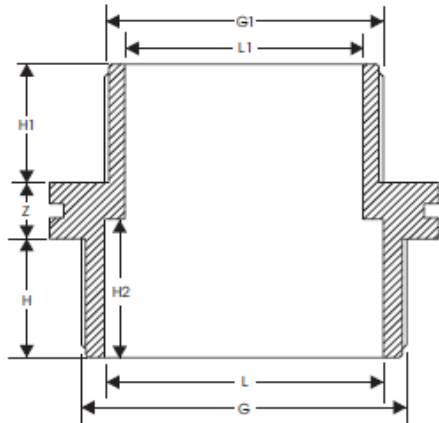

27.05.2021

Technical Data Sheet

Honest General Trading SRL
 CIF: RO 6615609
 Reg.Com: J40/25279/1994
 Head Office: Agricultori 121 street,
 Sector 3, Bucharest
 www.honest.ro

Nipple reduce for PEHD

Cod Honest	Name	G[inch]	G1[inch]	L[mm]	L1[mm]	H[mm]	H1[mm]	H2[mm]	G[kg]	Z[mm]	Cod EAN	Ambalare	Descriere
									N.W.*		EAN Code	Packing	Description
680860	Niplu Redus PEHD / De[inch]: 3/4; Der[inch]: 1/2; Tip: 15030-C-B	3/4	1/2	17.5	13	19	18	24.5	0.011	10.5	5949094052463	1/20/1400	Main Material Polipropilena
680861	Niplu Redus PEHD / De[inch]: 1; Der[inch]: 1/2; Tip: 15030-D-B	1	1/2	23	13	21.5	17.5	26.5	0.017	10.5	5949094052470	1/20/900	Main Color Black
680862	Niplu Redus PEHD / De[inch]: 1; Der[inch]: 3/4; Tip: 15030-D-C	1	3/4	23	17.5	21.5	19.5	26.5	0.018	4	5949094052487	1/20/800	Cover Material
													Cover Color
													Special manufacturing processes
													Exposure mode CE
													Method of testing Testare 10 bar
													Certificates and agreements Au
													- N.W.*=net weight.
													Individual packing Type Bag with label