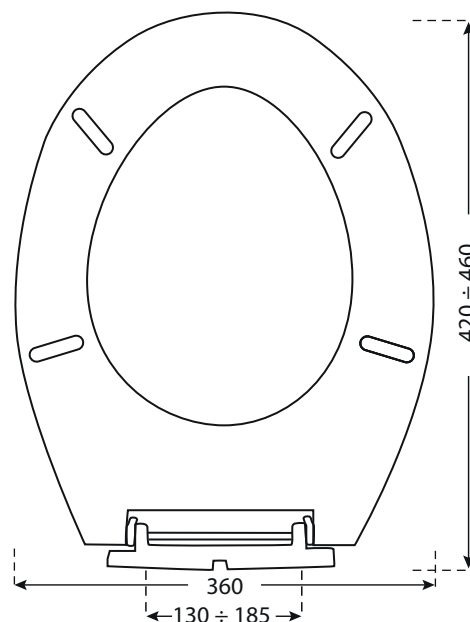

Dimensiuni (mm) - Dimensions (mm)

Capac wc universal
 Fixare rapida si sigura
 Anatomic, incasabil, igienic, reciclabil 100%

Universal toilet seat
 Fast and safe fixing
 Anatomic, unbreakable, hygienic, 100% recyclable

Caracteristici tehnice

Material: polipropilena incasabila
 Greutate: 0,850 Kg
 Balama: balama uniblock ajustabila

Technical features

Material: unbreakable polypropylene resin
 Weight: 0,850 Kg
 Hinge: adjustable uniblock hinge

Articole

1105 Capac wc Z3 alb, cu balama uniblock ajustabila

Items

1105 White wc seat cover Z3, with adjustable uniblock hinge