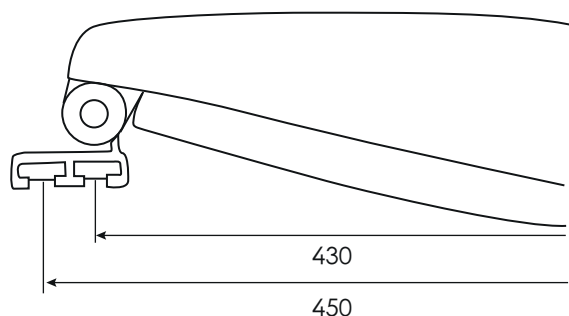

Dimensiuni (mm) - Dimensions (mm)

Capac wc universal
 Fixare rapida si sigura
 Anatomic, incasabil, igienic, reciclabil 100%

Universal toilet seat
 Fast and safe fixing
 Anatomic, unbreakable, hygienic, 100% recyclable

Caracteristici tehnice

Material: polipropilena incasabila
 Greutate: 0,850 Kg
 Balama: balama uniblock ajustabila

Technical features

Material: unbreakable polypropylene resin
 Weight: 0,850 Kg
 Hinge: adjustable uniblock hinge