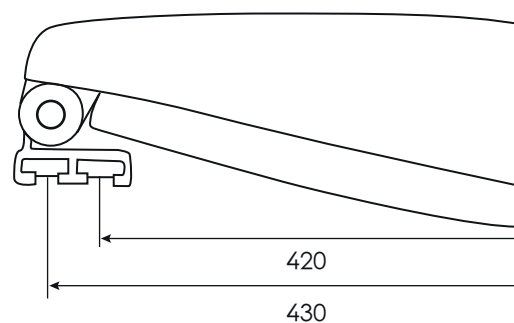

Dimensiuni (mm) - Dimensions (mm)

Capac wc universal
 Fixare rapida si sigura
 Anatomic, incasabil, igienic, reciclabil 100%

Universal toilet seat
 Fast and safe fixing
 Anatomic, unbreakable, hygienic, 100% recyclable

Caracteristici tehnice

Material: polipropilena incasabila
 Greutate: 0,850 Kg
 Balama: balama uniblock ajustabila

Technical features

Material: unbreakable polypropylene resin
 Weight: 0,850 Kg
 Hinge: adjustable uniblock hinge