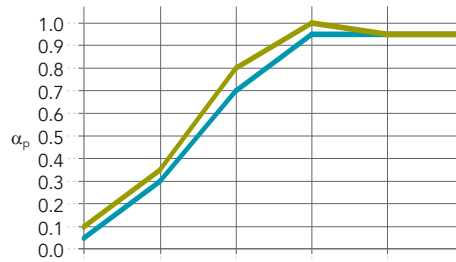

MS = Minimum suspension

MS easy access = Minimum suspension - tiles demountable

Performance

Sound absorption
 α_w : up to 0,65 (Class C)

Thickness (mm) / Suspension (incl. tile - mm)	125 Hz	250 Hz	500 Hz	1000 Hz	2000 Hz	4000 Hz	α_w	Absorption class	NRC
12 / 62	0.05	0.30	0.70	0.95	0.95	0.95	0.60	C	0.75
15 / 60	0.10	0.35	0.80	1.00	0.95	0.95	0.65	C	0.75