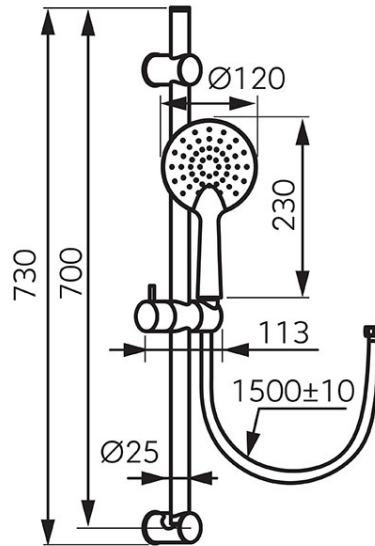

Code: N375BL-B

Phila Black - sliding shower set

<https://www.ferrocompany.com/product-6348-N375BLB.html>Individual packaging: **1, package with bar code allowing for retail sale**

- Auto Clean System - automatic removal of limescale from shower handle nozzles
- adjustable bar mount spacing - top mount adjustment
- 730 mm sliding metal bar
- 1-mode shower handle
- spray mode: rain
- 150 cm PVC shower hose
- conical hose tip
- finish: black matt