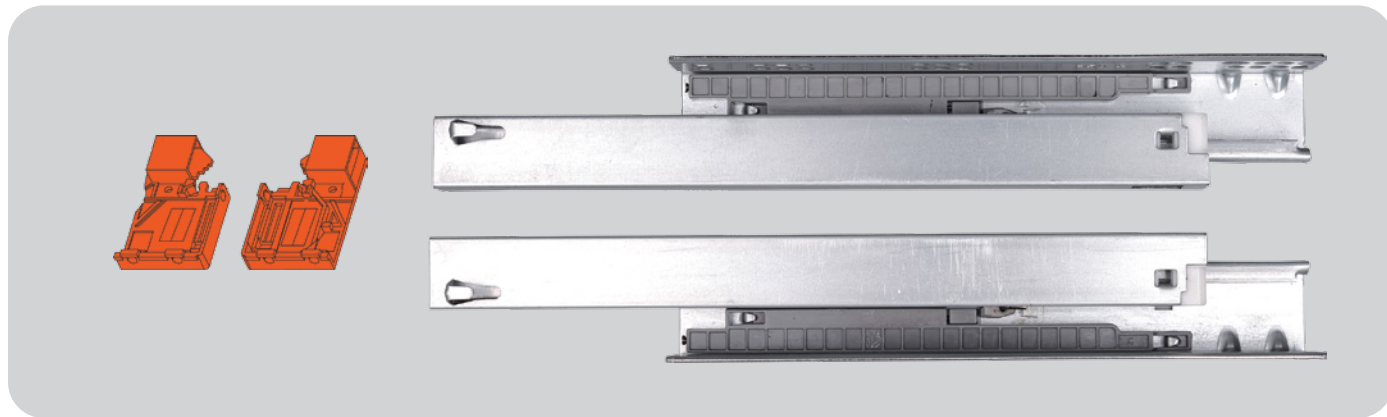

## Full Extension Undermount Drawer slide (Soft-closing) (with plastic clips for slide) (Max drawer panel thickness: 19mm)

### HOLE PATTERN FOR INSTALLATION

- Easy put-in and take-out by a glance.
- Gel beads, wheel and rail with perfect fit, transverse and longitudinal stability.
- Applicable to the wooden drawer.
- Loading capacity: 25KG, cycletest over 50,000 times.
- Special adjustment function allows you to adjust the installation error.