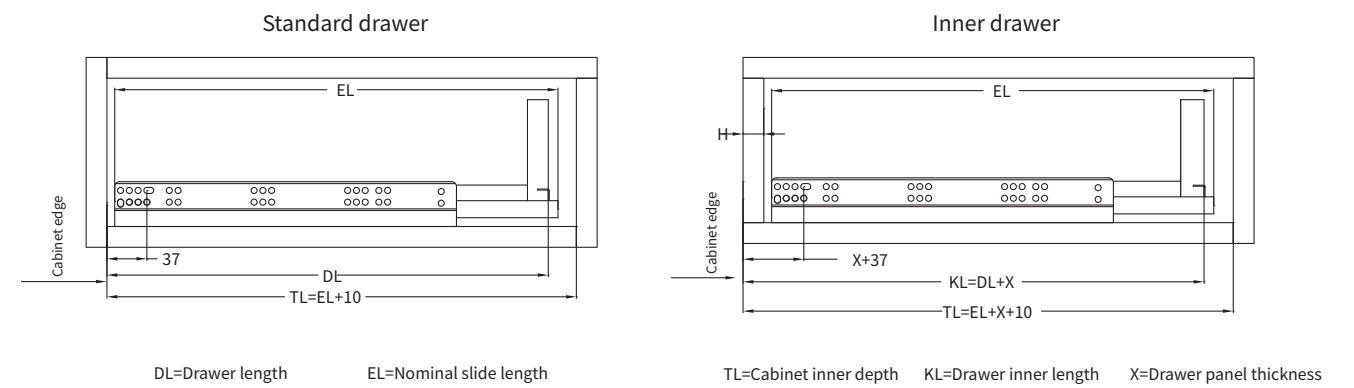

### HOLE PATTERN FOR INSTALLATION

- Easy put-in and take-out by a glance.
- Gel beads, wheel and rail with perfect fit, transverse and longitudinal stability.
- Applicable to the wooden drawer.
- Loading capacity: 25KG, cycletest over 50,000 times.
- Special adjustment function allows you to adjust the installation error.

### INSTALLING DEMONSTRATION SIZE

#### WIDTH SIZE:

S=Cabinet inner width      D=drawer width      Max      Min

#### DEPTH SIZE: