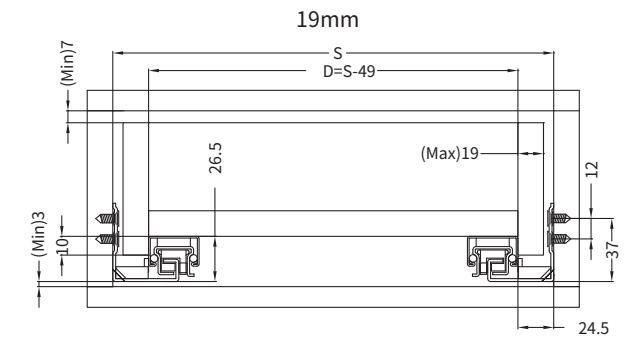

### HOLE PATTERN FOR INSTALLATION

- Easy put-in and take-out by a glance.
- Gel beads, wheel and rail with perfect fit, transverse and longitudinal stability.
- Applicable to the wooden drawer.
- Loading capacity: 25KG, cycletest over 50,000 times.
- Special adjustment function allows you to adjust the installation error.

#### WIDTH SIZE:

S=Cabinet inner width      D=drawer width      Max      Min

#### DEPTH SIZE:

#### BOTTOM SIZE: