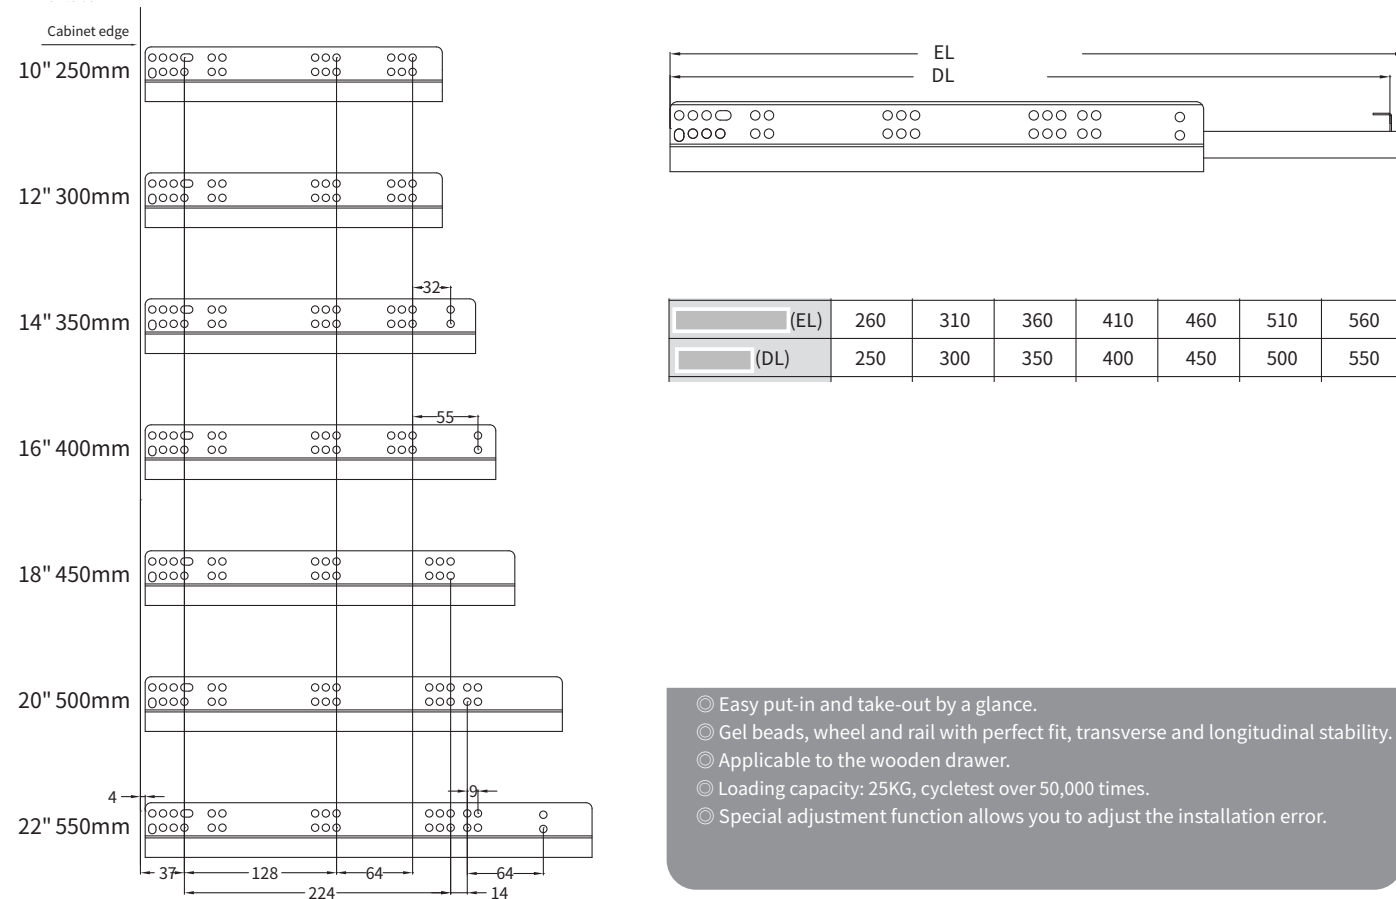

### HOLE PATTERN FOR INSTALLATION

- Easy put-in and take-out by a glance.
- Gel beads, wheel and rail with perfect fit, transverse and longitudinal stability.
- Applicable to the wooden drawer.
- Loading capacity: 25KG, cycletest over 50,000 times.
- Special adjustment function allows you to adjust the installation error.

#### WIDTH SIZE:

S=Cabinet inner width      D=drawer width      Max      Min

#### DEPTH SIZE:

#### BOTTOM SIZE: