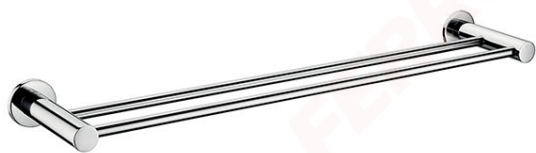

Code: **ASM10**

SMILE double towel rail 600 mm

<https://www.ferrocompany.com/product-6322-ASM10.html>

Individual packaging: **1, package with bar code allowing for retail sale**

- chrome