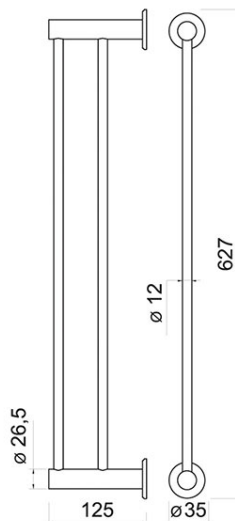

Code: **ASM10**

SMILE double towel rail 600 mm

<https://www.ferrocompany.com/product-6322-ASM10.html>

Individual packaging: **1, package with bar code allowing for retail sale**

- chrome