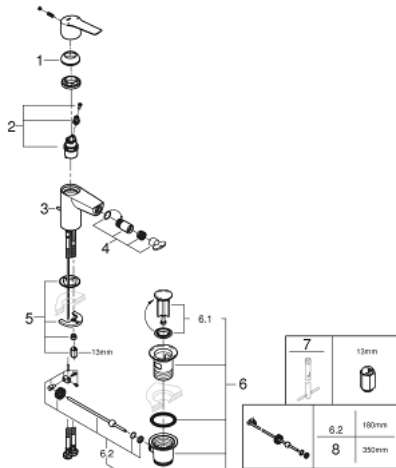

32 560 002 **START BIDET MIXER 1/2"**  
**S-SIZE**

**PRODUCT DESCRIPTION**

- Colour: Chrome
- monobloc installation
- metal lever
- 28 mm ceramic cartridge with GROHE SilkMove
- adjustable flow rate limiter
- with temperature limiter
- GROHE Long-Life finish
- GROHE Water Saving mousseur 5.7 l/min
- Lead and Nickel Free Inner Water Ways
- with ball joint
- pop-up waste set 1 1/4"
- flexible connection hoses
- GROHE QuickTool included

32 560 002 **START BIDET MIXER 1/2"**  
**S-SIZE**

**SPARE PARTS**, July 2019 – now

- 1: Shield for cross handle (Spare part-nr. 46116000)
- 2: Cartridge (Spare part-nr. 48518000)
- 3: lift rod US (Spare part-nr. 65936000)
- 4: Ball-joint aerator (Spare part-nr. 48552000)
- 5: Shank mounting kit (Spare part-nr. 46645000)
- 6: Pop-up waste set 1 1/4" (Spare part-nr. 28910000)
- 6.1: Chrome bath plug (Spare part-nr. 07182000)
- 6.2: Eccentric rod (Spare part-nr. 07052000)
- 7: Mounting wrench (Spare part-nr. 19017000)\*
- 8: Eccentric rod (Spare part-nr. 07341000)\*