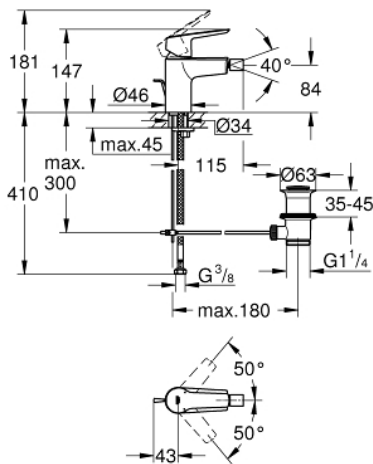

32 560 002 **START BIDET MIXER 1/2"**  
**S-SIZE**

**PRODUCT DESCRIPTION**

- Colour: Chrome
- monobloc installation
- metal lever
- 28 mm ceramic cartridge with GROHE SilkMove
- adjustable flow rate limiter
- with temperature limiter
- GROHE Long-Life finish
- GROHE Water Saving mousseur 5.7 l/min
- Lead and Nickel Free Inner Water Ways
- with ball joint
- pop-up waste set 1 1/4"
- flexible connection hoses
- GROHE QuickTool included

32 560 002 **START BIDET MIXER 1/2"**  
**S-SIZE**

**SPARE PARTS**, July 2019 – now

- 1: Shield for cross handle (Spare part-nr. 46116000)
- 2: Cartridge (Spare part-nr. 48518000)
- 3: lift rod US (Spare part-nr. 65936000)
- 4: Ball-joint aerator (Spare part-nr. 48552000)
- 5: Shank mounting kit (Spare part-nr. 46645000)
- 6: Pop-up waste set 1 1/4" (Spare part-nr. 28910000)
- 6.1: Chrome bath plug (Spare part-nr. 07182000)
- 6.2: Eccentric rod (Spare part-nr. 07052000)
- 7: Mounting wrench (Spare part-nr. 19017000)\*
- 8: Eccentric rod (Spare part-nr. 07341000)\*