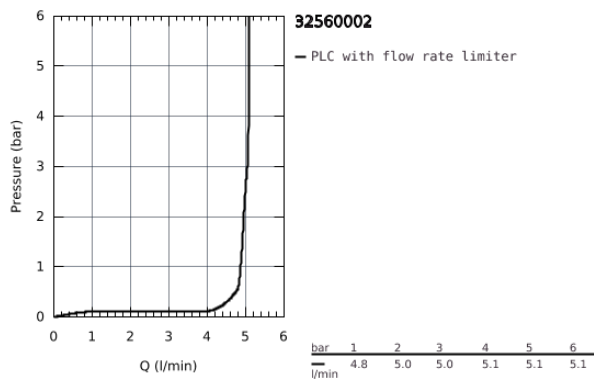

32 560 002 **START BIDET MIXER 1/2"**  
**S-SIZE**

**PRODUCT DESCRIPTION**

- Colour: Chrome
- monobloc installation
- metal lever
- 28 mm ceramic cartridge with GROHE SilkMove
- adjustable flow rate limiter
- with temperature limiter
- GROHE Long-Life finish
- GROHE Water Saving mousseur 5.7 l/min
- Lead and Nickel Free Inner Water Ways
- with ball joint
- pop-up waste set 1 1/4"
- flexible connection hoses
- GROHE QuickTool included

32 560 002 **START BIDET MIXER 1/2"**  
**S-SIZE**

**SPARE PARTS**, July 2019 – now

- 1: Shield for cross handle (Spare part-nr. 46116000)
- 2: Cartridge (Spare part-nr. 48518000)
- 3: lift rod US (Spare part-nr. 65936000)
- 4: Ball-joint aerator (Spare part-nr. 48552000)
- 5: Shank mounting kit (Spare part-nr. 46645000)
- 6: Pop-up waste set 1 1/4" (Spare part-nr. 28910000)
- 6.1: Chrome bath plug (Spare part-nr. 07182000)
- 6.2: Eccentric rod (Spare part-nr. 07052000)
- 7: Mounting wrench (Spare part-nr. 19017000)\*
- 8: Eccentric rod (Spare part-nr. 07341000)\*