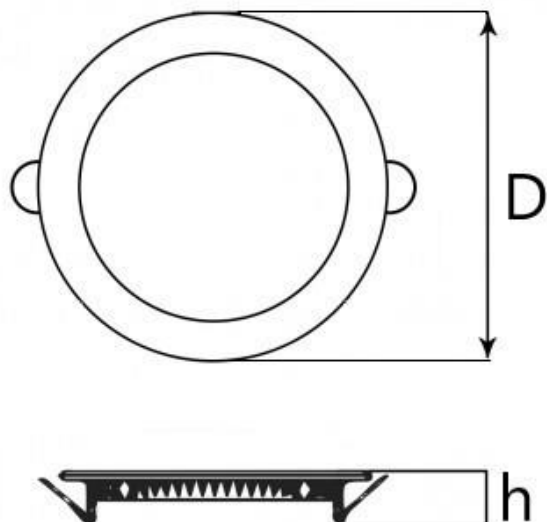

Photometrical data

Rated luminous flux	1260 lm
Light color (designation)	Cool White
Color temperature	6500 K
Luminous flux	1260 lm
Color rendering index Ra	≥ 80
Standard deviation of color matching	≤ 6 sdcn
Nominal luminous flux	1260 lm
Rated color temperature	6500 K

Light technical data

Starting time	< 0.5 s
Beam angle	120 °

Dimensions & weight

Diameter	220.0 mm
Height	22.0 mm
Weight	445.0 g

Lifespan

Nominal lamp life time	25000 h
Rated lamp life time	25000 h
Number of switching cycles	20000
Warranty	2 years