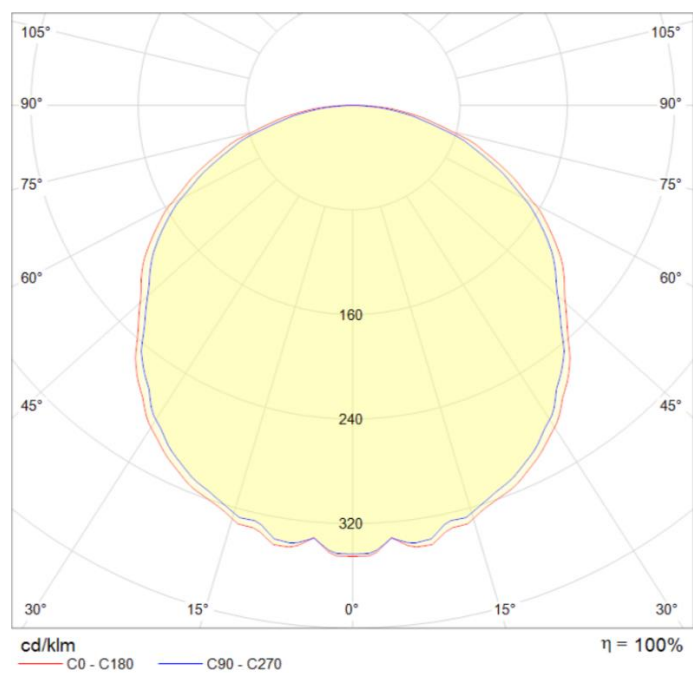

Photometrical data

Rated luminous flux	1260 lm
Light color (designation)	Cool White
Color temperature	6500 K
Luminous flux	1260 lm
Color rendering index Ra	≥ 80
Standard deviation of color matching	≤ 6 sdcn
Nominal luminous flux	1260 lm
Rated color temperature	6500 K

Light technical data

Starting time	< 0.5 s
Beam angle	120 °

Dimensions & weight

Diameter	220.0 mm
Height	22.0 mm
Weight	445.0 g

Lifespan

Nominal lamp life time	25000 h
Rated lamp life time	25000 h
Number of switching cycles	20000
Warranty	2 years