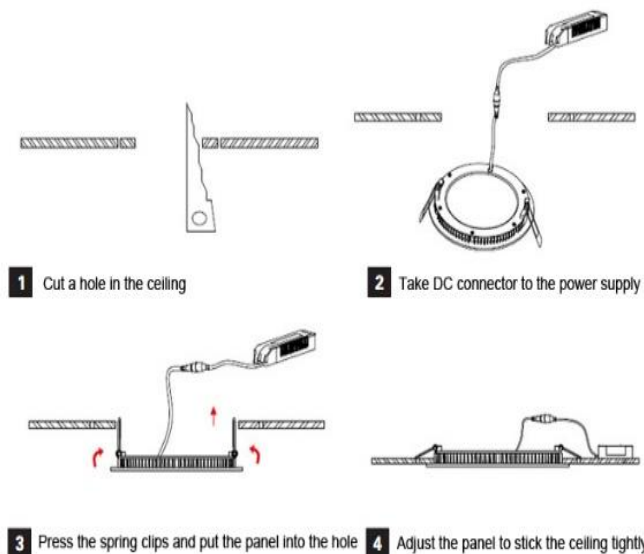

Light technical data

Starting time	< 0.5 s
Beam angle	120 °

Dimensions & weight

Diameter	220.0 mm
Height	22.0 mm
Weight	445.0 g

Lifespan

Nominal lamp life time	25000 h
Rated lamp life time	25000 h
Number of switching cycles	20000
Warranty	2 years