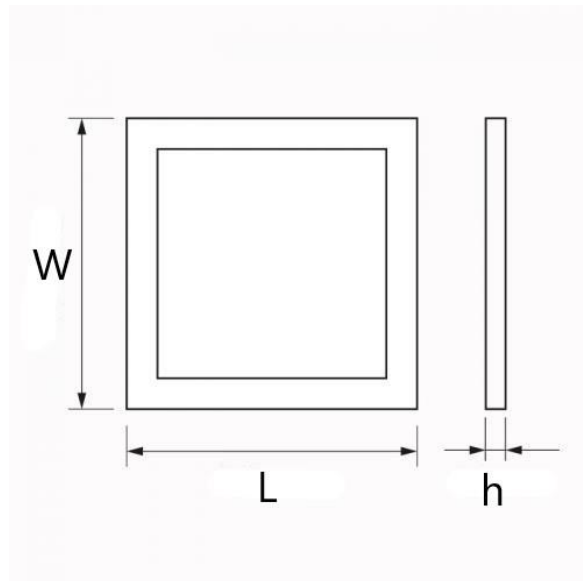

**Light technical data**

<b>Starting time</b>	< 0.5 s
<b>Beam angle</b>	120 °

Dimensions & weight

Installation diagram

Installation steps:

- Step 1: Fixing the pad to ceiling with screws in packaging.
- Step 2: Connect the drivers with input.
- Step 3: Join the lamp to pad fixed with screws.

<b>Length</b>	220.0 mm
<b>Width</b>	220.0 mm
<b>Height</b>	38.0 mm
<b>Weight</b>	580.0 g

Lifespan

<b>Nominal lamp life time</b>	25000 h
<b>Rated lamp life time</b>	25000 h
<b>Number of switching cycles</b>	20000
<b>Warranty</b>	2 years