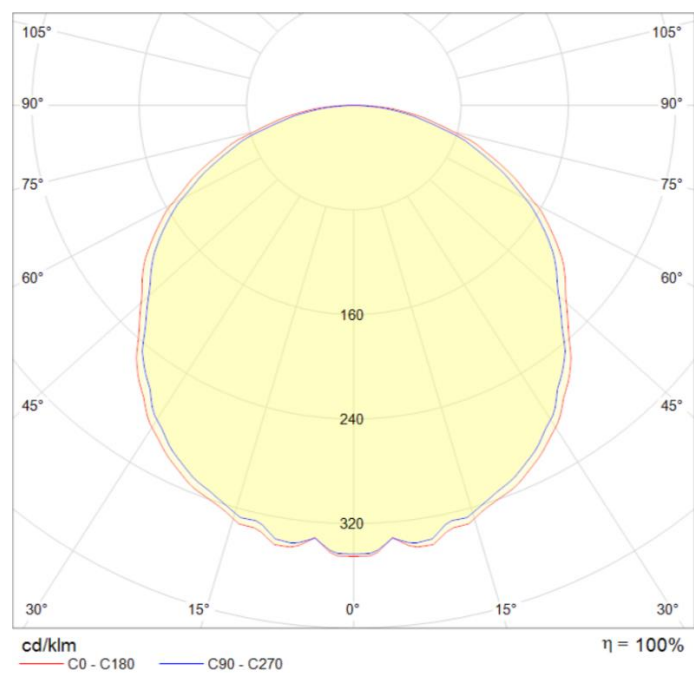

**Photometrical data**

<b>Rated luminous flux</b>	1260 lm
<b>Light color (designation)</b>	Natural White
<b>Color temperature</b>	4000 K
<b>Luminous flux</b>	1260 lm
<b>Color rendering index Ra</b>	$\geq 80$
<b>Standard deviation of color matching</b>	$\leq 6$ sdc <sub>m</sub>
<b>Nominal luminous flux</b>	1260 lm
<b>Rated color temperature</b>	4000 K