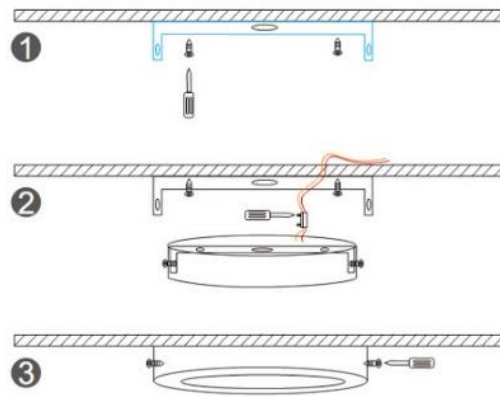

**Light technical data**

<b>Starting time</b>	< 0.5 s
<b>Beam angle</b>	120 °

Dimensions & weight

Installation diagram

Installation steps:

- Step 1: Fixing the pad to ceiling with screws in packaging.
- Step 2: Connect the drivers with input.
- Step 3: Join the lamp to pad fixed with screws.

<b>Length</b>	220.0 mm
<b>Width</b>	220.0 mm
<b>Height</b>	38.0 mm
<b>Weight</b>	580.0 g

Lifespan

<b>Nominal lamp life time</b>	25000 h
<b>Rated lamp life time</b>	25000 h
<b>Number of switching cycles</b>	20000
<b>Warranty</b>	2 years