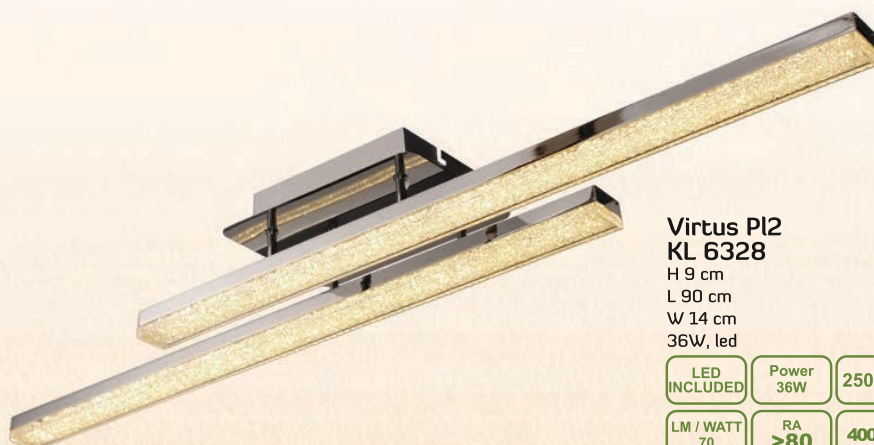

Virtus Pl3
KL 6329

H 15 cm
L 60 cm
W 60 cm
36W, led

LED INCLUDED	Power 36W	25000 h
LM / WATT 70	RA >80	4000 K SMD

Virtus Pl2
KL 6328

H 9 cm
L 90 cm
W 14 cm
36W, led

LED INCLUDED	Power 36W	25000 h
LM / WATT 70	RA >80	4000 K SMD

Virtus Ap2
KL 6327

H 33,5 cm
L 44 cm
W 12 cm
22W, led

LED INCLUDED	Power 22W	25000 h
LM / WATT 70	RA >80	4000 K SMD

Virtus P14
KL 6330
H 12 cm
L 52 cm
W 52 cm
48W, led

LED
INCLUDED

Power
48W

25000 h

LM / WATT
70