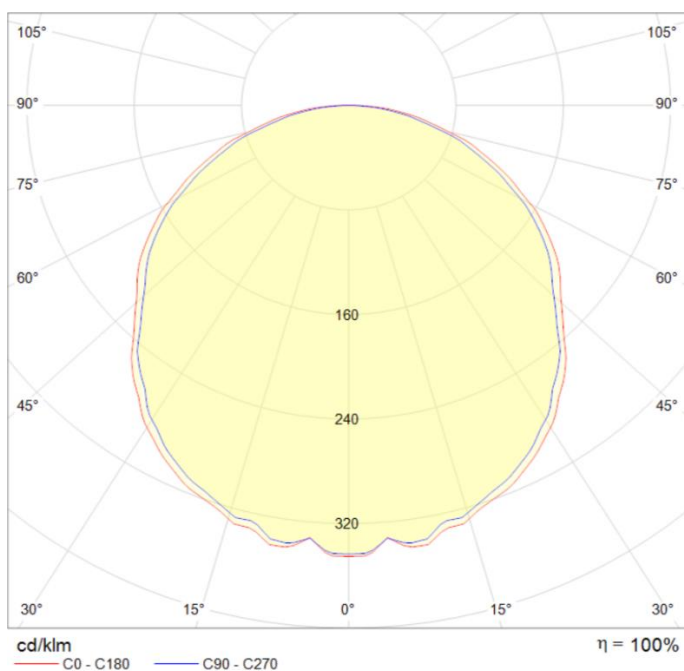

Photometrical data

Rated luminous flux	1260 lm
Light color (designation)	Natural White
Color temperature	4000 K
Luminous flux	1260 lm
Color rendering index Ra	≥ 80
Standard deviation of color matching	≤ 6 sdc _m
Nominal luminous flux	1260 lm
Rated color temperature	4000 K

Light technical data

Starting time	< 0.5 s
Beam angle	120 °

Dimensions & weight

Diameter	220.0 mm
Height	22.0 mm
Weight	445.0 g

Lifespan

Nominal lamp life time	25000 h
Rated lamp life time	25000 h
Number of switching cycles	20000
Warranty	2 years