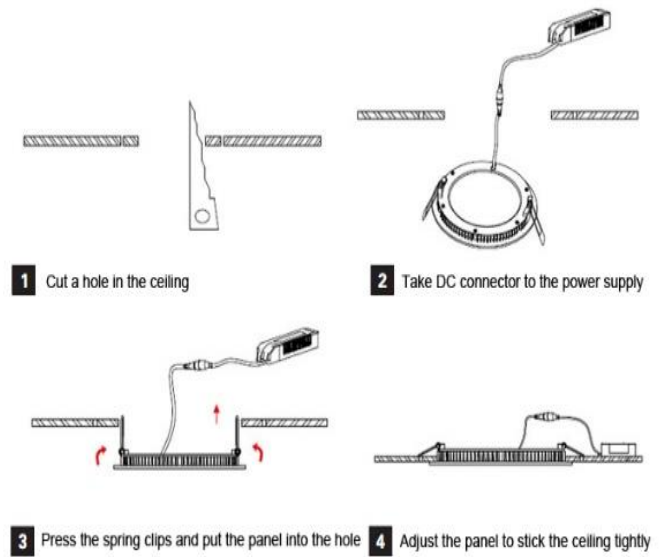

Light technical data

Starting time	< 0.5 s
Beam angle	120 °

Dimensions & weight

Diameter	220.0 mm
Height	22.0 mm
Weight	445.0 g

Lifespan

Nominal lamp life time	25000 h
Rated lamp life time	25000 h
Number of switching cycles	20000
Warranty	2 years