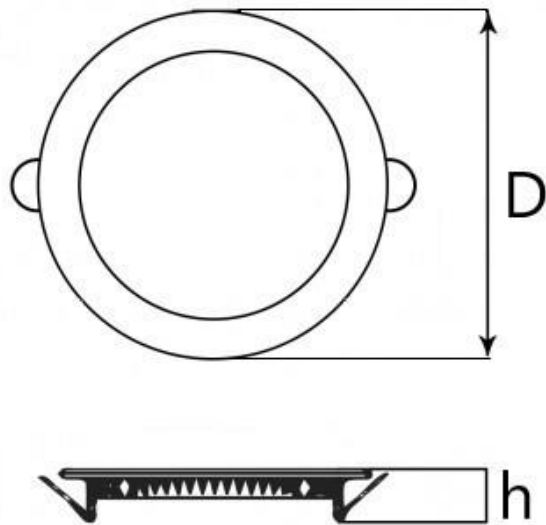

Photometrical data

Rated luminous flux	1260 lm
Light color (designation)	Natural White
Color temperature	4000 K
Luminous flux	1260 lm
Color rendering index Ra	≥ 80
Standard deviation of color matching	≤ 6 sdc _m
Nominal luminous flux	1260 lm
Rated color temperature	4000 K

Light technical data

Starting time	< 0.5 s
Beam angle	120 °

Dimensions & weight

Diameter	220.0 mm
Height	22.0 mm
Weight	445.0 g

Lifespan

Nominal lamp life time	25000 h
Rated lamp life time	25000 h
Number of switching cycles	20000
Warranty	2 years