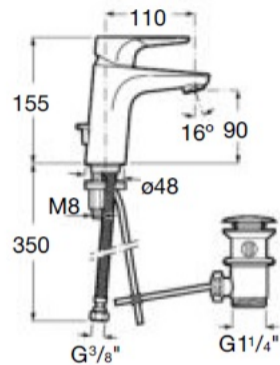

## Basin mixer

Single-lever basin mixer with aerator,  
pop-up waste and flexible supply hoses.  
Cold start. Chrome.

**Ref. A5A3090C00**