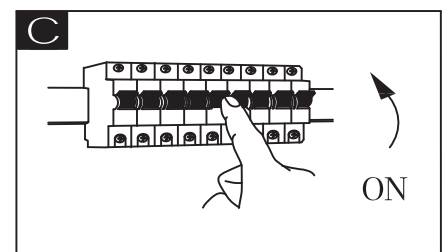

GLOBO Handels GmbH
Gewerbestr. 3
A-9184 Sankt Peter