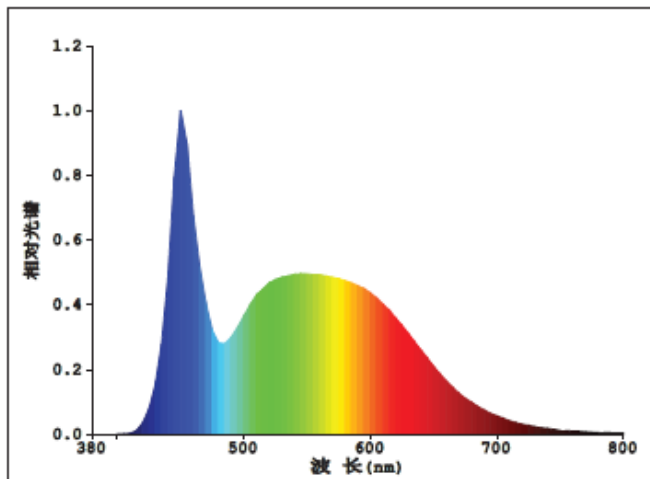

PRODUCT FEATURES

- LED alternative to conventional lamps
- Mercury-free lamps

TECHNICAL DATA

Electrical data

Rated wattage	8.00 W
Nominal wattage	8.00 W
Nominal voltage	185-240VAC
Operating frequency	50...60 Hz
Power factor λ	> 0.50
Claimed equiv. conventional lamp power	70 W

Photometrical data

Rated luminous flux	720 lm
Light color (designation)	Cool White
Color temperature	6500 K
Luminous flux	720 lm
Color rendering index Ra	≥ 80
Standard deviation of color matching	≤ 6 sdcM
Nominal luminous flux	720 lm
Rated color temperature	6500 K
Color rendering index Ra	≥ 80

Light technical data

Starting time	< 0.5 s
Beam Angle	260°

Dimensions & weight

Overall length	110.0 mm
Diameter	37.0 mm
Outer bulb	C37
Length	110.0 mm

Lifespan

Nominal lamp life time	25000 h
Rated lamp life time	25000 h
Number of switching cycles	15000
Warranty	2 years