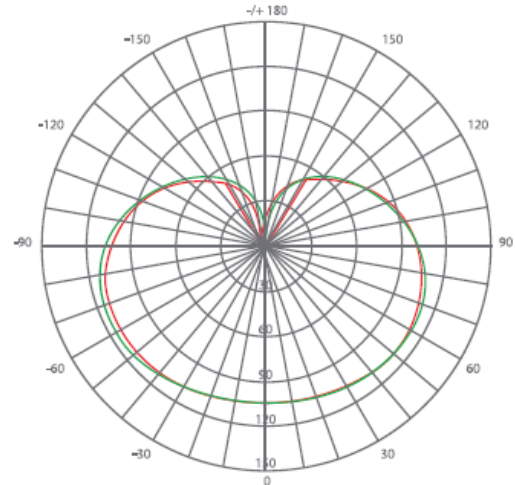

Photometrical data

Rated luminous flux	720 lm
Light color (designation)	Cool White
Color temperature	6500 K
Luminous flux	720 lm
Color rendering index Ra	≥ 80
Standard deviation of color matching	≤ 6 sdcM
Nominal luminous flux	720 lm
Rated color temperature	6500 K
Color rendering index Ra	≥ 80

Light technical data

Starting time	< 0.5 s
Beam Angle	260°

Dimensions & weight

Overall length	110.0 mm
Diameter	37.0 mm
Outer bulb	C37
Length	110.0 mm

Lifespan

Nominal lamp life time	25000 h
Rated lamp life time	25000 h
Number of switching cycles	15000
Warranty	2 years