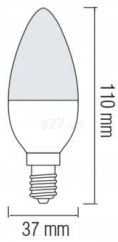

Photometrical data

Rated luminous flux	720 lm
Light color (designation)	Cool White
Color temperature	6500 K
Luminous flux	720 lm
Color rendering index Ra	≥ 80
Standard deviation of color matching	≤ 6 sdcM
Nominal luminous flux	720 lm
Rated color temperature	6500 K
Color rendering index Ra	≥ 80

Light technical data

Starting time	< 0.5 s
Beam Angle	260°

Dimensions & weight

Overall length	110.0 mm
Diameter	37.0 mm
Outer bulb	C37
Length	110.0 mm

Lifespan

Nominal lamp life time	25000 h
Rated lamp life time	25000 h
Number of switching cycles	15000
Warranty	2 years