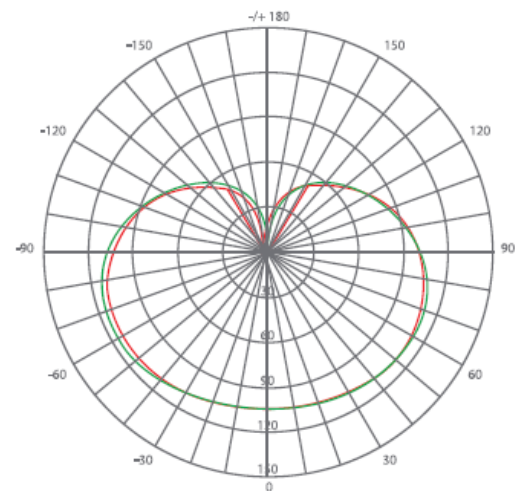

PRODUCT FEATURES

- LED alternative to conventional lamps
- Mercury-free lamps

TECHNICAL DATA

Electrical data

Rated wattage	5.00 W
Nominal wattage	5.00 W
Nominal voltage	185-240VAC
Operating frequency	50...60 Hz
Power factor λ	> 0.50
Claimed equiv. conventional lamp power	40 W

Photometrical data

Rated luminous flux	500 lm
Light color (designation)	Natural White
Color temperature	4000 K
Luminous flux	500 lm
Color rendering index Ra	≥ 80
Standard deviation of color matching	≤ 6 sdc _m
Nominal luminous flux	500 lm
Rated color temperature	4000 K
Color rendering index Ra	≥ 80

Light technical data

Starting time	< 0.5 s
Beam Angle	260°

Dimensions & weight

Overall length	110.0 mm
Diameter	37.0 mm
Outer bulb	C37
Length	110.0 mm

Lifespan

Nominal lamp life time	25000 h
Rated lamp life time	25000 h
Number of switching cycles	15000
Warranty	2 years