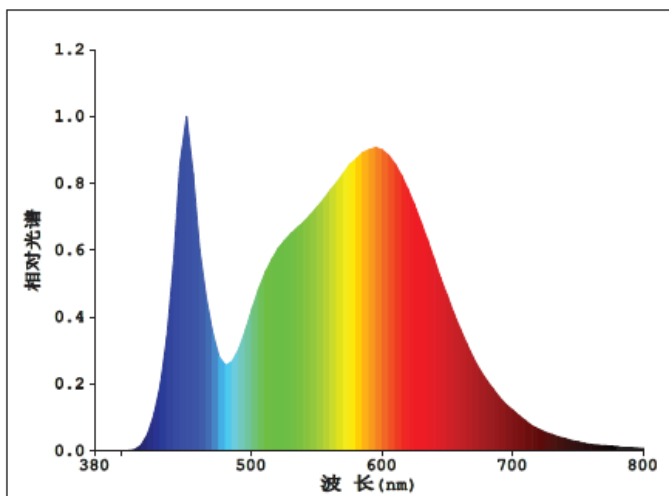

PRODUCT FEATURES

- LED alternative to conventional lamps
- Mercury-free lamps

TECHNICAL DATA

Electrical data

Rated wattage	5.00 W
Nominal wattage	5.00 W
Nominal voltage	185-240VAC
Operating frequency	50...60 Hz
Power factor λ	> 0.50
Claimed equiv. conventional lamp power	40 W

Photometrical data

Rated luminous flux	500 lm
Light color (designation)	Natural White
Color temperature	4000 K
Luminous flux	500 lm
Color rendering index Ra	≥ 80
Standard deviation of color matching	≤ 6 sdc _m
Nominal luminous flux	500 lm
Rated color temperature	4000 K
Color rendering index Ra	≥ 80

Light technical data

Starting time	< 0.5 s
Beam Angle	260°

Dimensions & weight

Overall length	110.0 mm
Diameter	37.0 mm
Outer bulb	C37
Length	110.0 mm

Lifespan

Nominal lamp life time	25000 h
Rated lamp life time	25000 h
Number of switching cycles	15000
Warranty	2 years