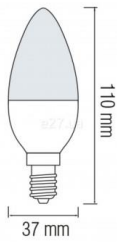

Photometrical data

Rated luminous flux	500 lm
Light color (designation)	Natural White
Color temperature	4000 K
Luminous flux	500 lm
Color rendering index Ra	≥ 80
Standard deviation of color matching	≤ 6 sdc _m
Nominal luminous flux	500 lm
Rated color temperature	4000 K
Color rendering index Ra	≥ 80

Light technical data

Starting time	< 0.5 s
Beam Angle	260°

Dimensions & weight

Overall length	110.0 mm
Diameter	37.0 mm
Outer bulb	C37
Length	110.0 mm

Lifespan

Nominal lamp life time	25000 h
Rated lamp life time	25000 h
Number of switching cycles	15000
Warranty	2 years

Order code/Name

Order code/Name	FA2480 LED BULB FA-5W/C37/840L E27
------------------------	------------------------------------

LOGISTICAL DATA

Product code	Packaging unit (Pieces/Unit)	Dimensions (length x width x height)	Gross weight	Volume
FA2480	Folding carton box 1	37 mm x 37 mm x 110 mm	35.50 g	0.15 dm ³
FA2480	Shipping carton box 100	400 mm x 205 mm x 240 mm	3700.00 g	0.020 m ³