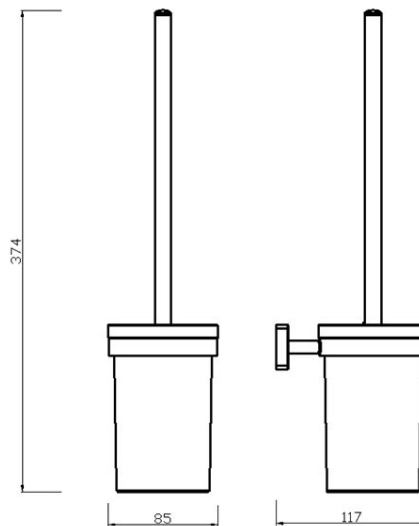

Code: **AGR14**

GRETA toilet brush

<https://www.ferrocompany.com/product-6294-AGR14.html>

Individual packaging: **1, package with bar code allowing for retail sale**

- chrome