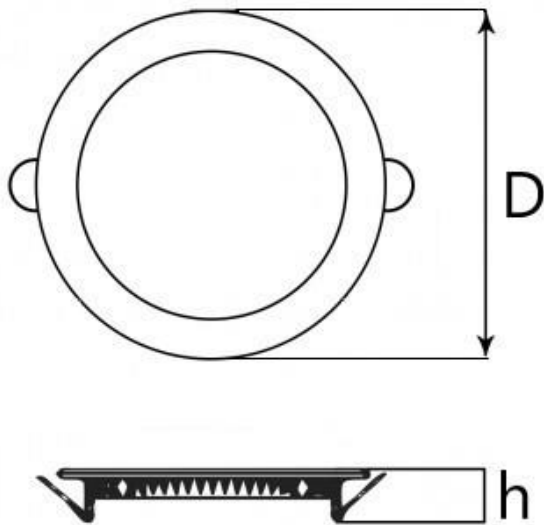

Photometrical data

Rated luminous flux	1680 lm
Light color (designation)	Natural White
Color temperature	4000 K
Luminous flux	1680 lm
Color rendering index Ra	≥ 80
Standard deviation of color matching	≤ 6 sdc _m
Nominal luminous flux	1680 lm
Rated color temperature	4000 K

Light technical data

Starting time	< 0.5 s
Beam angle	120 °

Dimensions & weight

Diameter	300.0 mm
Height	22.0 mm
Weight	800.0 g

Lifespan

Nominal lamp life time	25000 h
Rated lamp life time	25000 h
Number of switching cycles	20000
Warranty	2 years

Order code/Name

Order code/Name	FE3425 LED PANEL DOWNLIGHT FE-24W/300R/840L
------------------------	---

LOGISTICAL DATA

Product code	Packaging unit (Pieces/Unit)	Dimensions (length x width x height)	Gross weight	Volume
FE3425	Carton box 1	310 mm x 30 mm x 340 mm	860.00 g	3.16 dm ³
FE3425	Shipping carton box 10	350 mm x 335 mm x 345 mm	8600.00 g	0.040 m ³