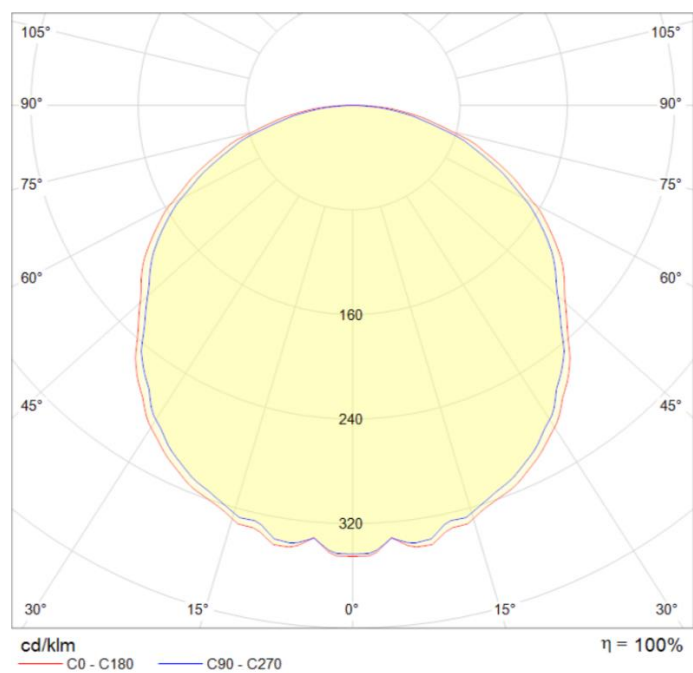

Photometrical data

Rated luminous flux	1680 lm
Light color (designation)	Natural White
Color temperature	4000 K
Luminous flux	1680 lm
Color rendering index Ra	≥ 80
Standard deviation of color matching	≤ 6 sdc _m
Nominal luminous flux	1680 lm
Rated color temperature	4000 K

Light technical data

Starting time	< 0.5 s
Beam angle	120 °

Dimensions & weight

Diameter	300.0 mm
Height	22.0 mm
Weight	800.0 g

Lifespan

Nominal lamp life time	25000 h
Rated lamp life time	25000 h
Number of switching cycles	20000
Warranty	2 years