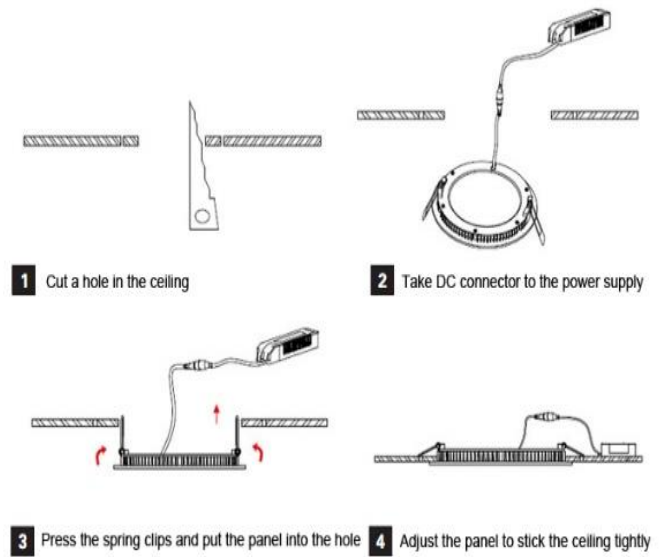

Light technical data

Starting time	< 0.5 s
Beam angle	120 °

Dimensions & weight

Diameter	300.0 mm
Height	22.0 mm
Weight	800.0 g

Lifespan

Nominal lamp life time	25000 h
Rated lamp life time	25000 h
Number of switching cycles	20000
Warranty	2 years