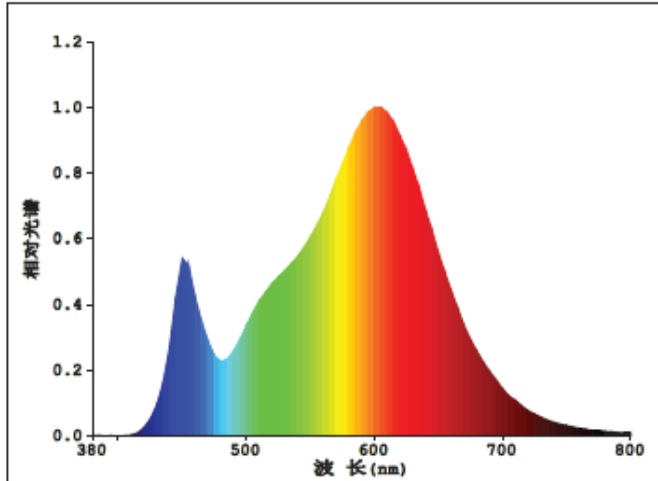

PRODUCT FEATURES

- LED alternative to conventional lamps
- Mercury-free lamps

TECHNICAL DATA

Electrical data

Rated wattage	5.00 W
Nominal wattage	5.00 W
Nominal voltage	185-240VAC
Operating frequency	50...60 Hz
Power factor λ	> 0.50
Claimed equiv. conventional lamp power	40 W

Photometrical data

Rated luminous flux	500 lm
Light color (designation)	Warm White
Color temperature	3000 K
Luminous flux	500 lm
Color rendering index Ra	≥ 80
Standard deviation of color matching	≤ 6 sdc _m
Nominal luminous flux	500 lm
Rated color temperature	3000 K
Color rendering index Ra	≥ 80

Light technical data

Starting time	< 0.5 s
Beam Angle	260°

Dimensions & weight

Overall length	110.0 mm
Diameter	37.0 mm
Outer bulb	C37
Length	110.0 mm

Lifespan

Nominal lamp life time	25000 h
Rated lamp life time	25000 h
Number of switching cycles	15000
Warranty	2 years