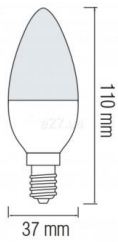

Photometrical data

Rated luminous flux	500 lm
Light color (designation)	Warm White
Color temperature	3000 K
Luminous flux	500 lm
Color rendering index Ra	≥ 80
Standard deviation of color matching	≤ 6 sdc _m
Nominal luminous flux	500 lm
Rated color temperature	3000 K
Color rendering index Ra	≥ 80

Light technical data

Starting time	< 0.5 s
Beam Angle	260°

Dimensions & weight

Overall length	110.0 mm
Diameter	37.0 mm
Outer bulb	C37
Length	110.0 mm

Lifespan

Nominal lamp life time	25000 h
Rated lamp life time	25000 h
Number of switching cycles	15000
Warranty	2 years

Order code/Name

Order code/Name	FA2442 LED BULB FA-5W/C37/830L E14
------------------------	------------------------------------

LOGISTICAL DATA

Product code	Packaging unit (Pieces/Unit)	Dimensions (length x width x height)	Gross weight	Volume
FA2442	Folding carton box 1	37 mm x 37 mm x 110 mm	35.50 g	0.15 dm ³
FA2442	Shipping carton box 100	400 mm x 205 mm x 240 mm	3700.00 g	0.020 m ³