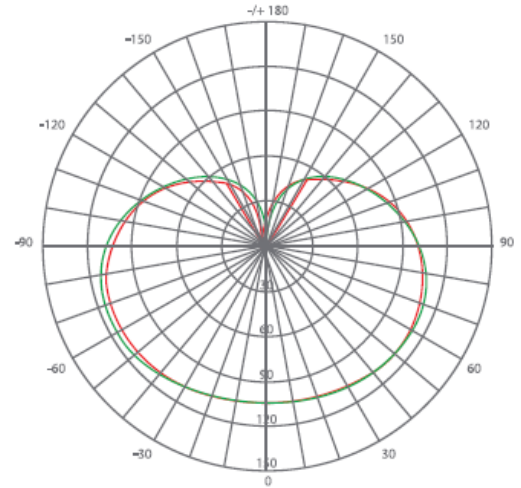

PRODUCT FEATURES

- LED alternative to conventional lamps
- Mercury-free lamps

TECHNICAL DATA

Electrical data

Rated wattage	5.00 W
Nominal wattage	5.00 W
Nominal voltage	185-240VAC
Operating frequency	50...60 Hz
Power factor λ	> 0.50
Claimed equiv. conventional lamp power	40 W

Photometrical data

Rated luminous flux	500 lm
Light color (designation)	Warm White
Color temperature	3000 K
Luminous flux	500 lm
Color rendering index Ra	≥ 80
Standard deviation of color matching	≤ 6 sdc _m
Nominal luminous flux	500 lm
Rated color temperature	3000 K
Color rendering index Ra	≥ 80

Light technical data

Starting time	< 0.5 s
Beam Angle	260°

Dimensions & weight

Overall length	110.0 mm
Diameter	37.0 mm
Outer bulb	C37
Length	110.0 mm

Lifespan

Nominal lamp life time	25000 h
Rated lamp life time	25000 h
Number of switching cycles	15000
Warranty	2 years