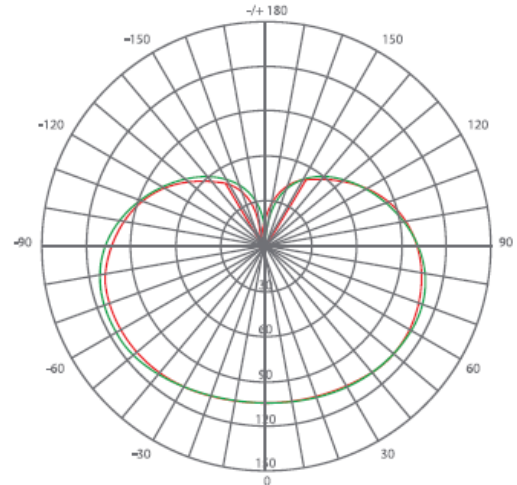

PRODUCT FEATURES

- LED alternative to conventional lamps
- Mercury-free lamps

TECHNICAL DATA

Electrical data

Rated wattage	5.00 W
Nominal wattage	5.00 W
Nominal voltage	185-240VAC
Operating frequency	50...60 Hz
Power factor λ	> 0.50
Claimed equiv. conventional lamp power	40 W

Photometrical data

Rated luminous flux	500 lm
Light color (designation)	Cool White
Color temperature	6500 K
Luminous flux	500 lm
Color rendering index Ra	≥ 80
Standard deviation of color matching	≤ 6 sdc
Nominal luminous flux	500 lm
Rated color temperature	6500 K
Color rendering index Ra	≥ 80

Light technical data

Starting time	< 0.5 s
Beam Angle	260°

Dimensions & weight

Overall length	110.0 mm
Diameter	37.0 mm
Outer bulb	C37
Length	110.0 mm

Lifespan

Nominal lamp life time	25000 h
Rated lamp life time	25000 h
Number of switching cycles	15000
Warranty	2 years