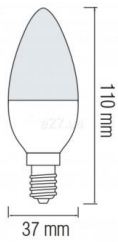

Photometrical data

Rated luminous flux	500 lm
Light color (designation)	Cool White
Color temperature	6500 K
Luminous flux	500 lm
Color rendering index Ra	≥ 80
Standard deviation of color matching	≤ 6 sdc
Nominal luminous flux	500 lm
Rated color temperature	6500 K
Color rendering index Ra	≥ 80

Light technical data

Starting time	< 0.5 s
Beam Angle	260°

Dimensions & weight

Overall length	110.0 mm
Diameter	37.0 mm
Outer bulb	C37
Length	110.0 mm

Lifespan

Nominal lamp life time	25000 h
Rated lamp life time	25000 h
Number of switching cycles	15000
Warranty	2 years

Order code/Name

Order code/Name	FA2497 LED BULB FA-5W/C37/865L E27
------------------------	------------------------------------

LOGISTICAL DATA

Product code	Packaging unit (Pieces/Unit)	Dimensions (length x width x height)	Gross weight	Volume
FA2497	Folding carton box 1	37 mm x 37 mm x 110 mm	35.50 g	0.15 dm ³
FA2497	Shipping carton box 100	400 mm x 205 mm x 240 mm	3700.00 g	0.020 m ³