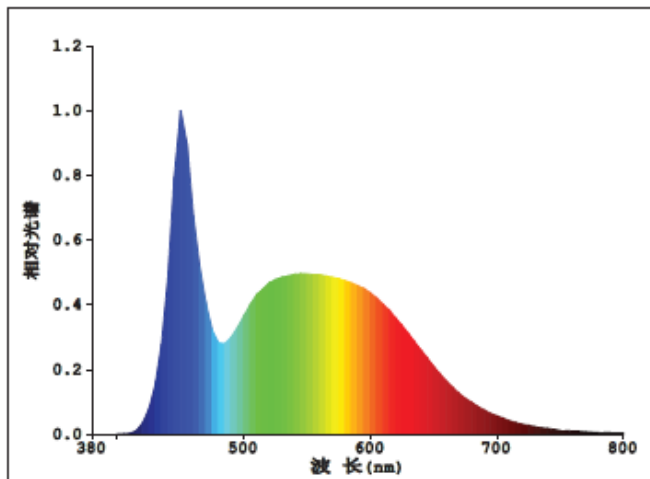

PRODUCT FEATURES

- LED alternative to conventional lamps
- Mercury-free lamps

TECHNICAL DATA

Electrical data

Rated wattage	5.00 W
Nominal wattage	5.00 W
Nominal voltage	185-240VAC
Operating frequency	50...60 Hz
Power factor λ	> 0.50
Claimed equiv. conventional lamp power	40 W

Photometrical data

Rated luminous flux	500 lm
Light color (designation)	Cool White
Color temperature	6500 K
Luminous flux	500 lm
Color rendering index Ra	≥ 80
Standard deviation of color matching	≤ 6 sdc
Nominal luminous flux	500 lm
Rated color temperature	6500 K
Color rendering index Ra	≥ 80

Light technical data

Starting time	< 0.5 s
Beam Angle	260°

Dimensions & weight

Overall length	110.0 mm
Diameter	37.0 mm
Outer bulb	C37
Length	110.0 mm

Lifespan

Nominal lamp life time	25000 h
Rated lamp life time	25000 h
Number of switching cycles	15000
Warranty	2 years