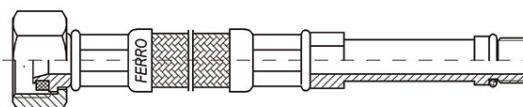

**Kod: WBS**

Racord flexibil oțel 1/2"xM10x1 cu capăt lung

<https://www.ferro.ro/produs-2271-WBS.html>

Cod	D1 cal	D2 mm	L-cm
WBS20	G1/2	M10 x 1	100
WBS23	G1/2	M10 x 1	35
WBS24	G1/2	M10 x 1	50
WBS25	G1/2	M10 x 1	40
WBS26	G1/2	M10 x 1	60
WBS27	G1/2	M10 x 1	70
WBS28	G1/2	M10 x 1	80
WBS29	G1/2	M10 x 1	90