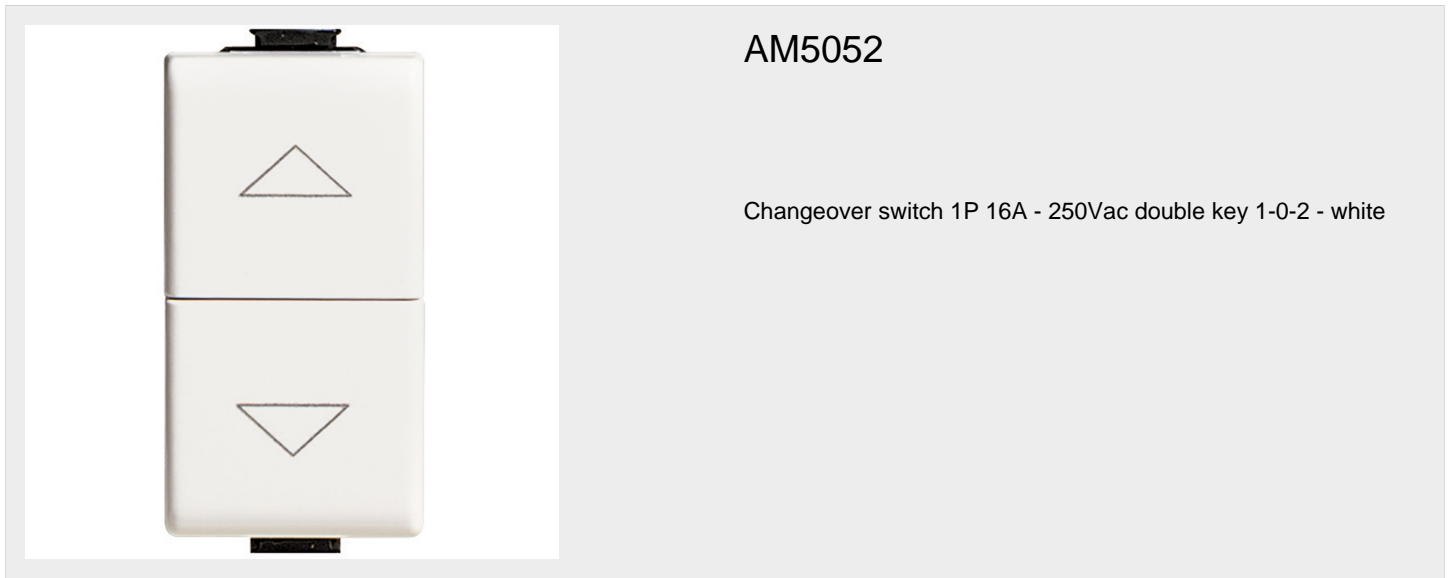

BTICINO > Wiring devices > Matix > Control devices > Two-way switches and controls with specific functions

AM5052

Changeover switch 1P 16A - 250Vac double key 1-0-2 - white

Technical features

N° of modules	1
N° of poles	1P
Rated voltage	250Vac
Rated current	16A
Series	Matix