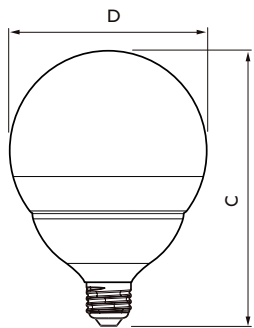

CorePro LEDbulb

Cote

D C

Product	D	C
CorePro LEDbulb ND 17-120WA67E27 827FR	68 mm	132 mm
CorePro LEDbulb ND 15.5-120WA67E27 840FR	68 mm	132 mm
CorePro LEDbulb ND 15.5-120WA67E27 865FR	68 mm	132 mm

Product	D	C
CorePro LEDbulb ND 12.5-100W A60 E27 865	60 mm	110 mm
CorePro LEDbulb ND 12.5-100W A60 E27 840	60 mm	110 mm

Product	D	C
LED Globe 120W G120 E27 WW 230V ND 1CT/4	120 mm	168 mm

Product	D	C
LED Globe 100W G93 E27 WW FR ND 1CT/4	95 mm	128 mm
LED Globe 60W G93 E27 WW FR ND 1CT/4	95 mm	128 mm