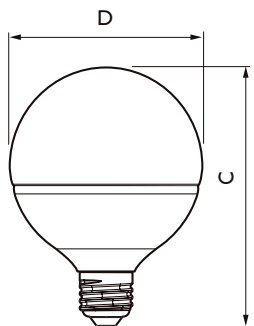

CorePro LEDbulb

Cote

D C

Product	D	C
CorePro LEDbulb ND 17-120WA67E27 827FR	68 mm	132 mm
CorePro LEDbulb ND 15.5-120WA67E27 840FR	68 mm	132 mm
CorePro LEDbulb ND 15.5-120WA67E27 865FR	68 mm	132 mm

Product	D	C
CorePro LEDbulb ND 12.5-100W A60 E27 865	60 mm	110 mm
CorePro LEDbulb ND 12.5-100W A60 E27 840	60 mm	110 mm

Product	D	C
LED Globe 120W G120 E27 WW 230V ND 1CT/4	120 mm	168 mm

Product	D	C
LED Globe 100W G93 E27 WW FR ND 1CT/4	95 mm	128 mm
LED Globe 60W G93 E27 WW FR ND 1CT/4	95 mm	128 mm