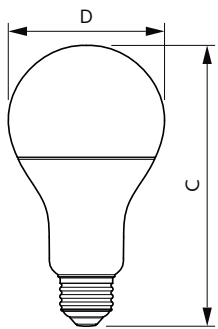

CorePro LEDbulb

Cote

Product	D	C
CorePro LEDbulb D 13-100W A60 E27 927	60 mm	110 mm
CorePro LEDbulb D 10.5-75W A60 E27 927	60 mm	110 mm

Product	D	C
CorePro LEDbulb D 8.5-60W A60 E27 927	60 mm	110 mm

Product	D	C
CorePro LEDbulb D 5-40W A60 E27 927	60 mm	110 mm
CorePro LEDbulb ND 7.5-60W A60 E27 830	60 mm	110 mm
CorePro LED bulb ND 5-40W A60 E27 865	60 mm	110 mm
CorePro LED bulb ND 7.5-60W A60 E27 865	60 mm	110 mm
CorePro LEDbulb ND 5-40W A60 E27 830	60 mm	110 mm
CorePro LEDbulb ND 5-40W A60 E27 840	60 mm	110 mm
CorePro LEDbulb ND 5.5-40W A60 E27 827	60 mm	110 mm
CorePro LEDbulb ND 8-60W A60 E27 827	60 mm	110 mm
CorePro LEDbulb ND 7.5-60W A60 E27 840	60 mm	110 mm

Product	D	C
CorePro LEDbulb ND 17.5-150WA67E27 840FR	77 mm	142 mm
CorePro LEDbulb ND 17.5-150WA67E27 865FR	77 mm	142 mm
CorePro LEDbulb ND 19-150WA67E27 827FR	77 mm	142 mm