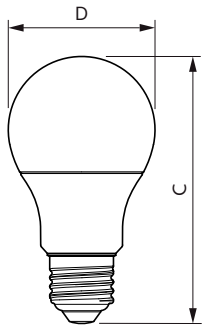

CorePro LEDbulb

Cote

Product	D	C
CorePro LEDbulb D 13-100W A60 E27 927	60 mm	110 mm
CorePro LEDbulb D 10.5-75W A60 E27 927	60 mm	110 mm

Product	D	C
CorePro LEDbulb D 8.5-60W A60 E27 927	60 mm	110 mm

Product	D	C
CorePro LEDbulb D 5-40W A60 E27 927	60 mm	110 mm
CorePro LEDbulb ND 7.5-60W A60 E27 830	60 mm	110 mm
CorePro LED bulb ND 5-40W A60 E27 865	60 mm	110 mm
CorePro LED bulb ND 7.5-60W A60 E27 865	60 mm	110 mm
CorePro LEDbulb ND 5-40W A60 E27 830	60 mm	110 mm
CorePro LEDbulb ND 5-40W A60 E27 840	60 mm	110 mm
CorePro LEDbulb ND 5.5-40W A60 E27 827	60 mm	110 mm
CorePro LEDbulb ND 8-60W A60 E27 827	60 mm	110 mm
CorePro LEDbulb ND 7.5-60W A60 E27 840	60 mm	110 mm

Product	D	C
CorePro LEDbulb ND 17.5-150WA67E27 840FR	77 mm	142 mm
CorePro LEDbulb ND 17.5-150WA67E27 865FR	77 mm	142 mm
CorePro LEDbulb ND 19-150WA67E27 827FR	77 mm	142 mm