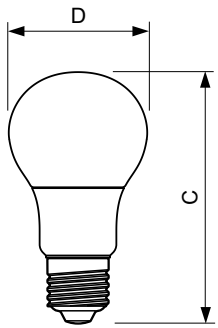

CorePro LEDbulb

Cote

Product	D	C
CorePro LEDbulb D 13-100W A60 E27 927	60 mm	110 mm
CorePro LEDbulb D 10.5-75W A60 E27 927	60 mm	110 mm

Product	D	C
CorePro LEDbulb D 8.5-60W A60 E27 927	60 mm	110 mm

Product	D	C
CorePro LEDbulb D 5-40W A60 E27 927	60 mm	110 mm
CorePro LEDbulb ND 7.5-60W A60 E27 830	60 mm	110 mm
CorePro LED bulb ND 5-40W A60 E27 865	60 mm	110 mm
CorePro LED bulb ND 7.5-60W A60 E27 865	60 mm	110 mm
CorePro LEDbulb ND 5-40W A60 E27 830	60 mm	110 mm
CorePro LEDbulb ND 5-40W A60 E27 840	60 mm	110 mm
CorePro LEDbulb ND 5.5-40W A60 E27 827	60 mm	110 mm
CorePro LEDbulb ND 8-60W A60 E27 827	60 mm	110 mm
CorePro LEDbulb ND 7.5-60W A60 E27 840	60 mm	110 mm

Product	D	C
CorePro LEDbulb ND 17.5-150WA67E27 840FR	77 mm	142 mm
CorePro LEDbulb ND 17.5-150WA67E27 865FR	77 mm	142 mm
CorePro LEDbulb ND 19-150WA67E27 827FR	77 mm	142 mm