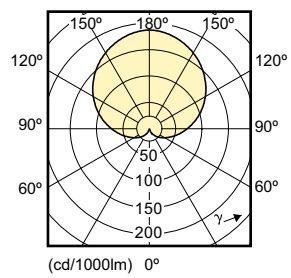

CorePro LEDbulb