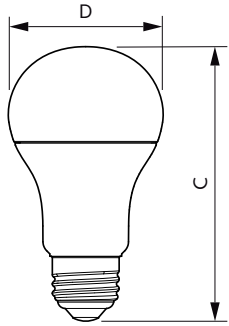

CorePro LEDbulb

Cote

Product	D	C
CorePro LEDbulb D 13-100W A60 E27 927	60 mm	110 mm
CorePro LEDbulb D 10.5-75W A60 E27 927	60 mm	110 mm

Product	D	C
CorePro LEDbulb D 8.5-60W A60 E27 927	60 mm	110 mm

Product	D	C
CorePro LEDbulb D 5-40W A60 E27 927	60 mm	110 mm
CorePro LEDbulb ND 7.5-60W A60 E27 830	60 mm	110 mm
CorePro LED bulb ND 5-40W A60 E27 865	60 mm	110 mm
CorePro LED bulb ND 7.5-60W A60 E27 865	60 mm	110 mm
CorePro LEDbulb ND 5-40W A60 E27 830	60 mm	110 mm
CorePro LEDbulb ND 5-40W A60 E27 840	60 mm	110 mm
CorePro LEDbulb ND 5.5-40W A60 E27 827	60 mm	110 mm
CorePro LEDbulb ND 8-60W A60 E27 827	60 mm	110 mm
CorePro LEDbulb ND 7.5-60W A60 E27 840	60 mm	110 mm

Product	D	C
CorePro LEDbulb ND 17.5-150WA67E27 840FR	77 mm	142 mm
CorePro LEDbulb ND 17.5-150WA67E27 865FR	77 mm	142 mm
CorePro LEDbulb ND 19-150WA67E27 827FR	77 mm	142 mm