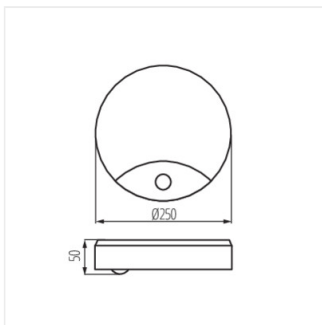

26520 SANSO LED 15W-NW-SE

Ceiling-mounted LED light fitting

44IP

[V] 220-240 AC	[Hz] 50/60	[W] 15	[lm] 1250	[°] 120	[h] ≥15000	[h] 15000
Tc [K] 4000	ellipse ≤ 6x MacAdam	Ra ≥ 80	SMD	IP 44		
[s] - [min] 5-5	[°C] -20 ÷ 35	[lx] 8-2000	[mm] 0,5-1,5	[m] max 6	[°] H160	
PIR	[m] 0,5m	[lx] 83				
EAC						

	[°]	[lm]	Tc [K]		SENSOR	
SANSO LED 15W-NW-SE	26520	15	1250	4000	white	PIR

Kanlux SANSO LED ceiling luminaire with a built-in motion detector PIR allows for its customisation depending on your needs. It is also characterised by increased tightness (IP 44) so its inside is protected against dust and dirt.

- Enclosure material: PC
- Lampshade material: PC

26520 SANSO LED 15W-NW-SE

Ceiling-mounted LED light fitting

SANSO LED 15W-NW-SE