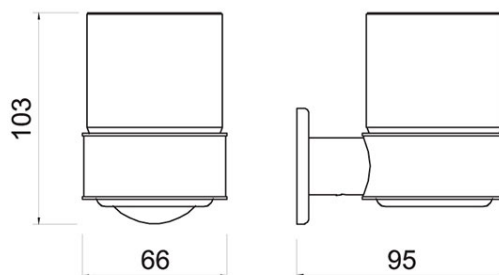

Code: **ASM03**

SMILE toothbrush holder

<https://www.ferrocompany.com/product-6317-ASM03.html>

Individual packaging: **1, package with bar code allowing for retail sale**

- chrome