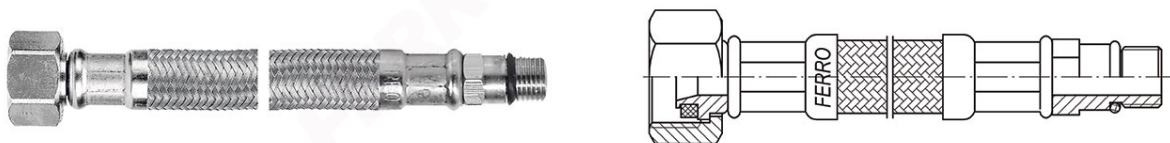

Kod: **WBS**

Racord flexibil 1/2"xM10x1 cu capăt scurt

Cod	D1 cal	D2 mm	L-cm	Ambalare individual
WBS21	G1/2	M10 x 1	35	-
WBS22	G1/2	M10 x 1	50	-
WBS81	G1/2	M10 x 1	40	-
WBS82	G1/2	M10 x 1	60	-
WBS83	G1/2	M10 x 1	70	-
WBS84	G1/2	M10 x 1	80	-
WBS85	G1/2	M10 x 1	90	-
WBS86	G1/2	M10 x 1	100	-