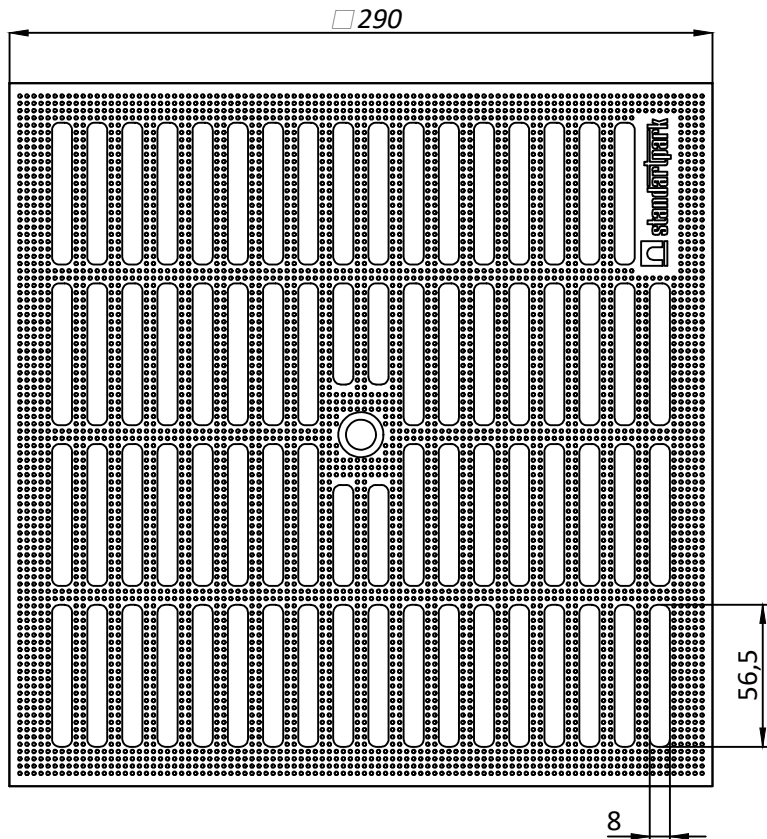

08EE

				Art. 3380						
				Plastic Grating Slotted						
Rev/Sheet				Doc. No.		Sign.	Data	Let.	Weight	Scale
							25.07.18		0.6	1:2
								Sheet	Sheets 1	
										Plastic
										STANDARTPARK

Plastic Grating Slotted

Art. 3380

**3380**

Load Class A

Let. Weight Scale

0.6 1:2

Sheet Sheets 1

Plastic