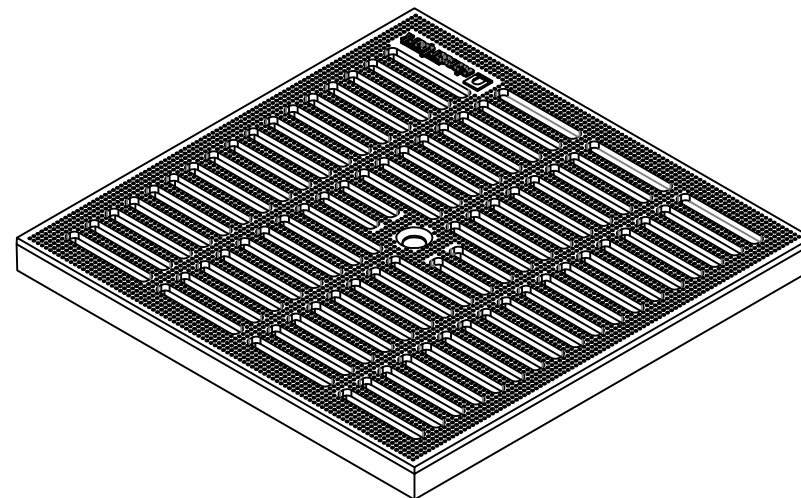

08EE

				Art. 3380						
				Plastic Grating Slotted						
Rev/Sheet				Doc. No.		Sign.	Data	Let.	Weight	Scale
							25.07.18		0.6	1:2
								Sheet	Sheets 1	
										Plastic
										STANDARTPARK

Plastic Grating Slotted

Art. 3380

**3380**

Load Class A

Let. Weight Scale

0.6 1:2

Sheet Sheets 1

Plastic