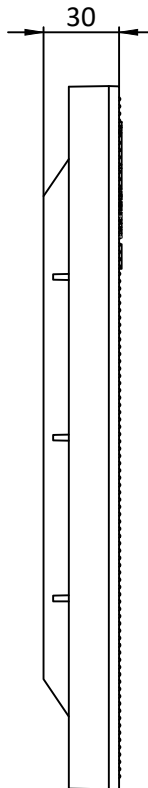

08EE

				Art. 3380						
				Plastic Grating Slotted						
Rev/Sheet				Doc. No.		Sign.	Data	Let.	Weight	Scale
							25.07.18		0.6	1:2
								Sheet	Sheets 1	
										Plastic
										STANDARTPARK

Plastic Grating Slotted

Art. 3380

**3380**

Load Class A

Let. Weight Scale

0.6 1:2

Sheet Sheets 1

Plastic