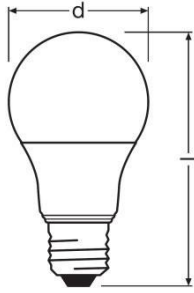

Photometrical data

Rated luminous flux	1500 lm
Light color (designation)	Natural White
Color temperature	4000 K
Luminous flux	1500 lm
Color rendering index Ra	≥ 80
Standard deviation of color matching	≤ 6 sdc _m
Nominal luminous flux	1500 lm
Rated color temperature	4000 K
Color rendering index Ra	≥ 80

Light technical data

Starting time	< 0.5 s
Beam Angle	260°

Dimensions & weight

Overall length	135.0 mm
Diameter	70.0 mm
Outer bulb	A70
Length	135.0 mm

Lifespan

Nominal lamp life time	25000 h
Rated lamp life time	25000 h
Number of switching cycles	15000
Warranty	2 years