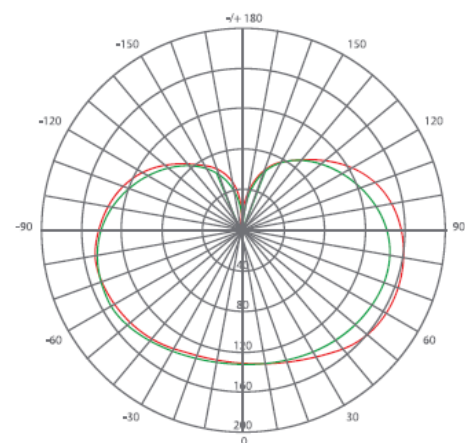

Photometrical data

Rated luminous flux	1500 lm
Light color (designation)	Natural White
Color temperature	4000 K
Luminous flux	1500 lm
Color rendering index Ra	≥ 80
Standard deviation of color matching	≤ 6 sdc _m
Nominal luminous flux	1500 lm
Rated color temperature	4000 K
Color rendering index Ra	≥ 80

Light technical data

Starting time	< 0.5 s
Beam Angle	260°

Dimensions & weight

Overall length	135.0 mm
Diameter	70.0 mm
Outer bulb	A70
Length	135.0 mm

Lifespan

Nominal lamp life time	25000 h
Rated lamp life time	25000 h
Number of switching cycles	15000
Warranty	2 years