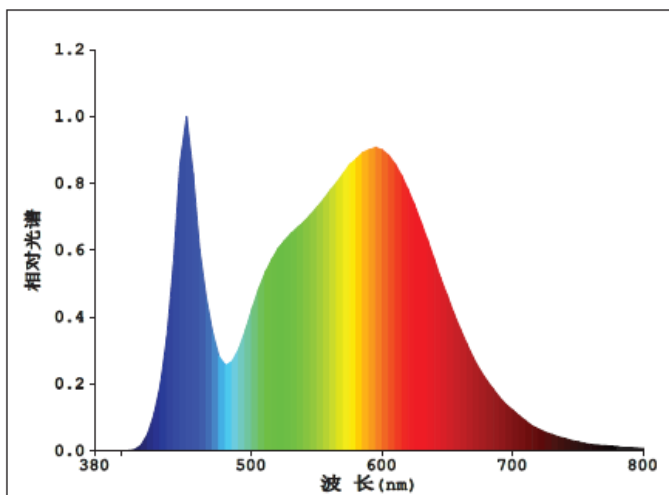

PRODUCT FEATURES

- LED alternative to conventional lamps
- Mercury-free lamps

TECHNICAL DATA

Electrical data

Rated wattage	15.00 W
Nominal wattage	15.00 W
Nominal voltage	185-240VAC
Operating frequency	50...60 Hz
Power factor λ	> 0.50
Claimed equiv. conventional lamp power	120 W

Photometrical data

Rated luminous flux	1500 lm
Light color (designation)	Natural White
Color temperature	4000 K
Luminous flux	1500 lm
Color rendering index Ra	≥ 80
Standard deviation of color matching	≤ 6 sdc _m
Nominal luminous flux	1500 lm
Rated color temperature	4000 K
Color rendering index Ra	≥ 80

Light technical data

Starting time	< 0.5 s
Beam Angle	260°

Dimensions & weight

Overall length	135.0 mm
Diameter	70.0 mm
Outer bulb	A70
Length	135.0 mm

Lifespan

Nominal lamp life time	25000 h
Rated lamp life time	25000 h
Number of switching cycles	15000
Warranty	2 years