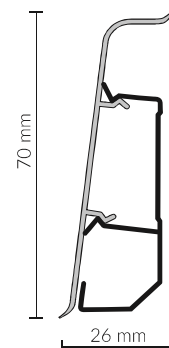

SKIRTING

STRONGMAN GLUE

TAPE

SCREW AND DOWELS

ACCESSORIES

MULTIBOX

	250 cm	-	-	ø 6 mm	-	-	-	-	-	-
	-	1 pcs	1 pcs	50 pcs	2 pcs 20 pack	2 pcs 20 pack	2 pcs 20 pack	1L+1R 20L+20R	1L+1R 20L+20R	1 pcs
	25 m	12 pcs	24 pcs	3000 pcs	30 pcs 1440 pcs	30 pcs 360 pcs	30 pcs 360 pcs	30 pcs 720 pcs	30 pcs 720 pcs	10 pcs
	875 m	5905167788264	5905167731444	5905167748169					5905167729267	