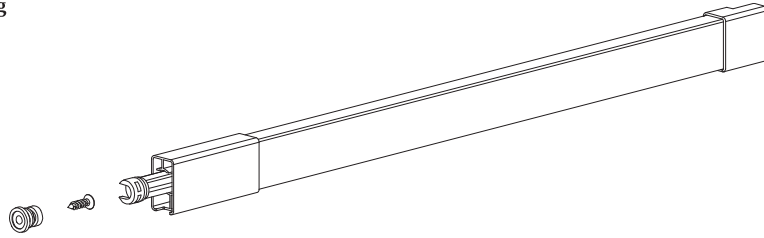

Screw-on railing

Nominal length

270

300

350

400

450

500

550

Application