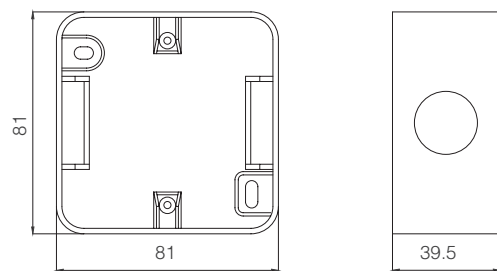

---

Technical Drawings

Square Surface Mountage Box

Circle Surface Montage Box

Plug-In Case for Under the Plaster

Plug-In Deep Case for Under the Plaster

Case With Claw For Under The Plaster

Surface Mount Case for Mimoza