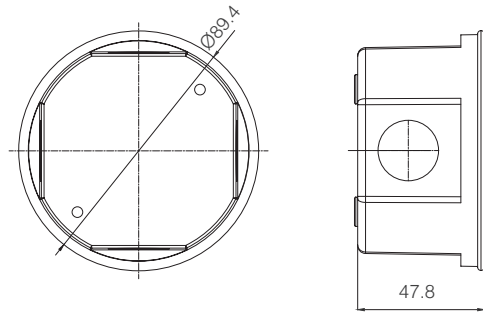

---

Technical Drawings

Square Surface Mountage Box

Circle Surface Montage Box

Plug-In Case for Under the Plaster

Plug-In Deep Case for Under the Plaster

Case With Claw For Under The Plaster

Surface Mount Case for Mimoza