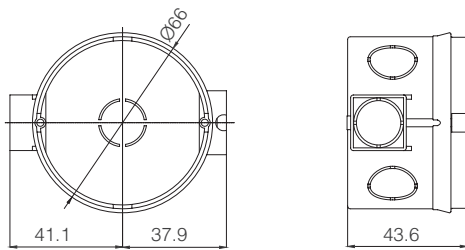

Plug-In Case for Under the Plaster