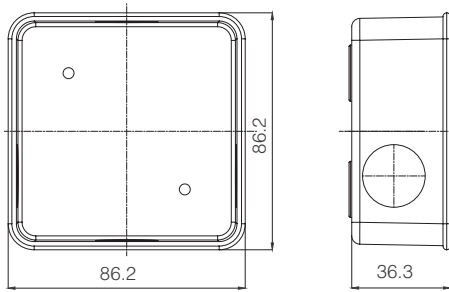

---

**Plug-In Deep Case for Under The Plaster**  
10012  
EN 60670-1  
Piece in Package - 200

---

**Case with Claw For Under The Plaster - White**  
10013  
EN 60670-1  
Piece in Package - 200

---

**Surface Mount Case for Mimoza**  
10010 - White Piece in Box / Package - 40 / 160  
10060 - Beige Piece in Box / Package - 40 / 160  
10055 - Fume Piece in Box / Package - 40 / 160  
10056 - Gray Piece in Box / Package - 40 / 160  
10057 - Champagne Piece in Box / Package - 40 / 160  
10058 - Green Piece in Box / Package - 40 / 160  
10095 - Yellow Piece in Box / Package - 40 / 160  
10096 - Anthracite Black Piece in Box / Package - 40 / 160  
10097 - Metallic Silver Piece in Box / Package - 40 / 160  
EN 60670-1

---

Technical Drawings

Square Surface Mountage Box

Circle Surface Montage Box

Plug-In Case for Under the Plaster

Plug-In Deep Case for Under the Plaster

Case With Claw For Under The Plaster

Surface Mount Case for Mimoza