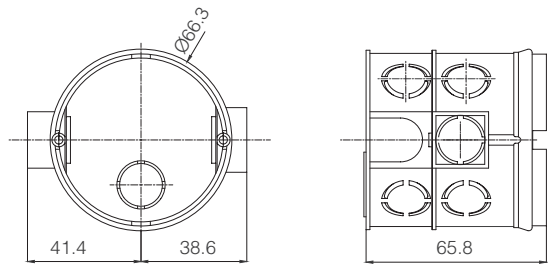

---

Technical Drawings

Square Surface Mountage Box

Circle Surface Montage Box

Plug-In Case for Under the Plaster

Plug-In Deep Case for Under the Plaster

Case With Claw For Under The Plaster

Surface Mount Case for Mimoza