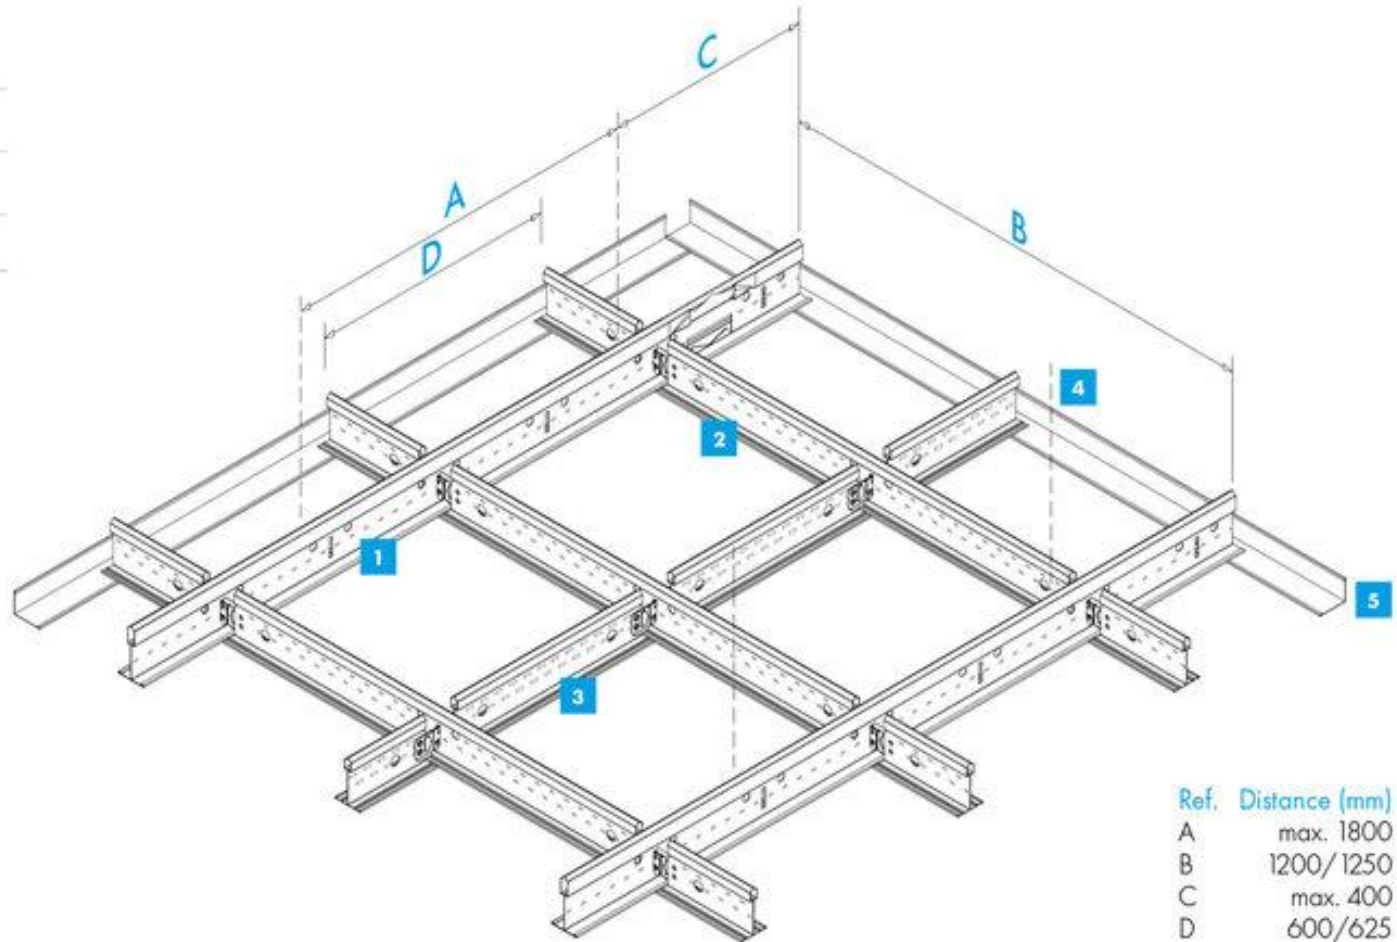

- 1** Main Runner
- 2** Long Cross Tee
- 3** Short Cross Tee
- 4** Hanger
- 5** Perimeter Trim

Ref.	Distance (mm)
A	max. 1800
B	1200/1250
C	max. 400
D	600/625