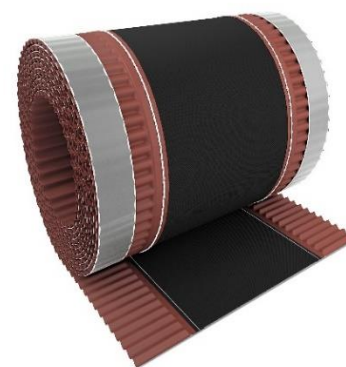

Corovent Eco

Ridge and hip sealing tape

BASIC PRODUCT

Ventilation and sealing tape made of polypropylene non-woven fabric, flexible pleated aluminium tapes and self-adhesive butyl tapes. It provides ventilation to the roof, while protecting against weather conditions and insects.

Advantages

- ✓ sealing and ventilation of the roof ridge space
- ✓ protection against precipitation
- ✓ versatility – suitable for all kinds of roof coverings
- ✓ wide range of colours
- ✓ easy to use

Application

- ✓ for the protection and ventilation of ridges and hip pitched roofs

Characteristics

Material	aluminium, polypropylene non-woven fabric, butyl	Joining strength: Shear strength tape, (N/50 mm):	
Colour	anthracite, black, light brown, dark brown, brick, chestnut	- tape - clay roofing tile	≥ 100
Length (m)	5	- tape - cement tile	≥ 100
Width (mm)	310	- strip - galvanized steel sheet	≥ 90
		Nominal thickness of the paint film, (µm):	7
		Adhesion - resistance to tearing off the substrate, grid method, grade:	0

Installation

1. Unroll the product directly on the ridge patch and then attach to the ridge patch (e.g. staples).
2. The edges of the ridge tape should be correctly profiled and then sealed to the tiles with butyl adhesive strips on the edges of the ridge tape.
3. The substrate (tiles) should be cleaned before bonding.
4. The works should be conducted at temperature >5°C.
5. If it is necessary to connect two ridge tapes, an overlap of min. 75 mm.