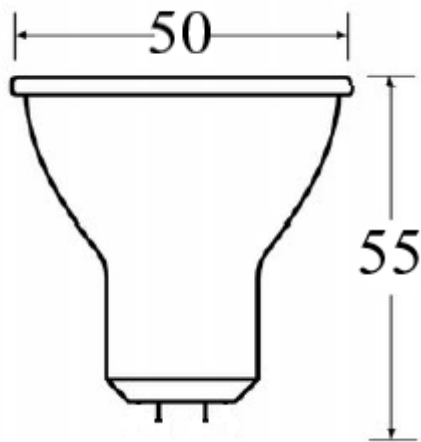

Photometrical data

Rated luminous flux	600 lm
Light color (designation)	Warm White
Color temperature	3000 K
Luminous flux	600 lm
Color rendering index Ra	≥ 80
Standard deviation of color matching	≤ 6 sdc
Nominal luminous flux	600 lm
Rated color temperature	3000 K
Color rendering index Ra	≥ 80

Light technical data

Starting time	< 0.5 s
Beam angle	36°

Dimensions & weight

Overall length	55.0 mm
Diameter	50.0 mm
Length	55.0 mm

Lifespan

Nominal lamp life time	25000 h
Rated lamp life time	25000 h
Number of switching cycles	15000
Warranty	2 years

Order code/Name

Order code/Name	FA2718 LED BULB FA-7W/GU5.3/830L
------------------------	----------------------------------

LOGISTICAL DATA

Product code	Packaging unit (Pieces/Unit)	Dimensions (length x width x height)	Gross weight	Volume
FA2718	Folding carton box 1	50 mm x 50 mm x 56 mm	27.00 g	0.14 dm ³
FA2718	Shipping carton box 100	570 mm x 290 mm x 175 mm	2700.00 g	0.029 m ³