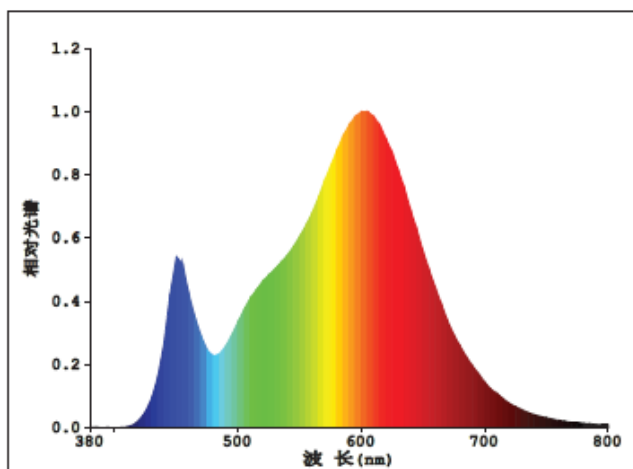

PRODUCT FEATURES

- LED alternative to conventional lamps
- Mercury-free lamps

TECHNICAL DATA

Electrical data

Rated wattage	7.00 W
Nominal wattage	7.00 W
Nominal voltage	185-240VAC
Operating frequency	50...60 Hz
Power factor λ	> 0.50
Claimed equiv. conventional lamp power	60 W

Photometrical data

Rated luminous flux	600 lm
Light color (designation)	Warm White
Color temperature	3000 K
Luminous flux	600 lm
Color rendering index Ra	≥ 80
Standard deviation of color matching	≤ 6 sdc
Nominal luminous flux	600 lm
Rated color temperature	3000 K
Color rendering index Ra	≥ 80

Light technical data

Starting time	< 0.5 s
Beam angle	36°

Dimensions & weight

Overall length	55.0 mm
Diameter	50.0 mm
Length	55.0 mm

Lifespan

Nominal lamp life time	25000 h
Rated lamp life time	25000 h
Number of switching cycles	15000
Warranty	2 years