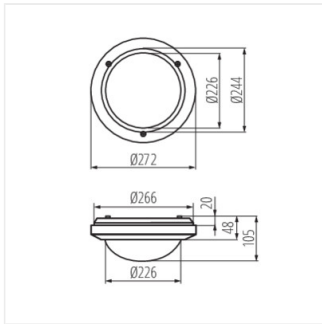

07015 MARC DL-60

Ceiling-mounted light fitting with replaceable light source

MARC DL-60