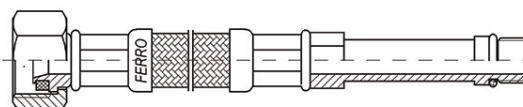

Kod: **WBS**

Racord flexibil oțel 1/2"xM10x1 cu capăt lung

Cod	D1 cal	D2 mm	L-cm	Ambalare individual
WBS20	G1/2	M10 x 1	100	-
WBS23	G1/2	M10 x 1	35	-
WBS24	G1/2	M10 x 1	50	-
WBS25	G1/2	M10 x 1	40	-
WBS26	G1/2	M10 x 1	60	-
WBS27	G1/2	M10 x 1	70	-
WBS28	G1/2	M10 x 1	80	-
WBS29	G1/2	M10 x 1	90	-