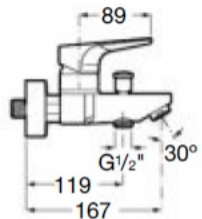

Wall-mounted bath-shower mixer

Single-lever bath-shower mixer with automatic diverter.

Ref. A5A0290C00