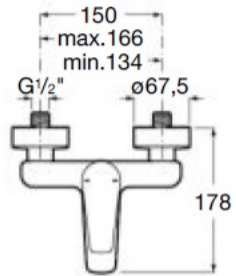

Wall-mounted bath-shower mixer

Single-lever bath-shower mixer with automatic diverter.

Ref. A5A0290C00