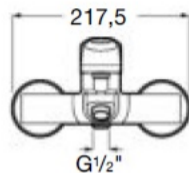

Wall-mounted bath-shower mixer

Single-lever bath-shower mixer with automatic diverter.

Ref. A5A0290C00