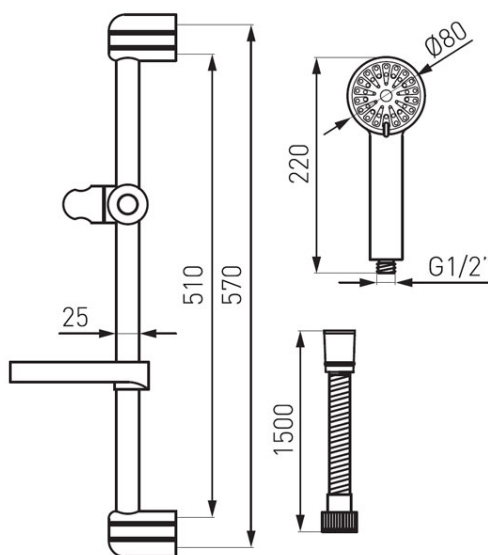

Code: N150B

Ego - sliding shower set

Collective packaginig: -

- 3-function shower handle: rain, massage, mixed - shower handle diameter 80 mm
- sliding metal bar 570 mm
- Easy Clean System - simple descaling of shower heads
- 1500 mm shower hose in metal braid
- chrome soap tray
- chrome