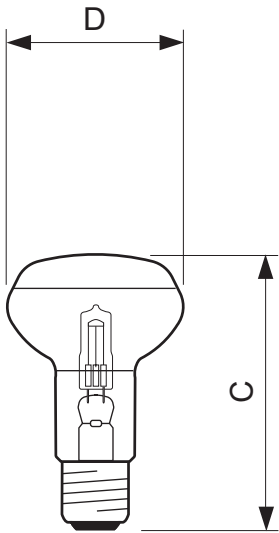

### • Product Dimensions

Overall Length C	104 (max) mm
Diameter D	64 (max) mm

### • Product Data

Order code	925645344201
Full product code	925645344201
Full product name	EcoClassic 28W E27 230V NR63 FR 1CT
Order product name	EcoClassic 28W E27 230V NR63 FR 1CT/10

**PHILIPS**

### Dimensional drawing

E27