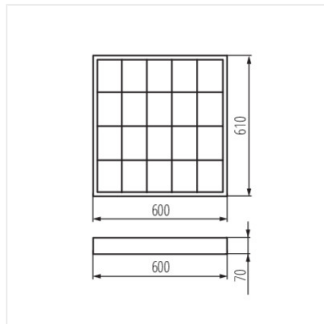

- Enclosure material: steel
- Reflector material: steel sheet coated with aluminium foil

RSTR 418/4LED/ NT

RSTR N 418/4LED/NT

RSTR N 236/4LED/NT

RSTR

Ceiling louver fitting

RSTR 418/4LED/ NT

RSTR N 418/4LED/NT