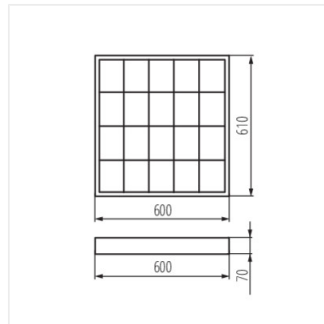

- Enclosure material: steel
- Reflector material: steel sheet coated with aluminium foil

RSTR 418/4LED/ NT

RSTR N 418/4LED/NT

RSTR N 236/4LED/NT

RSTR

Ceiling louver fitting

RSTR 418/4LED/ NT

RSTR N 418/4LED/NT