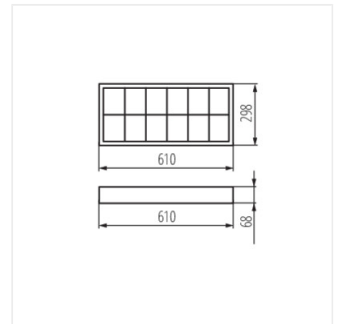

RSTR N 218/4LED/NT