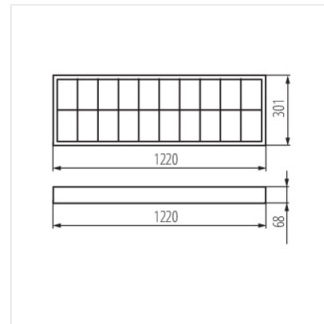

- Enclosure material: steel
- Reflector material: steel sheet coated with aluminium foil

RSTR 418/4LED/ NT

RSTR N 418/4LED/NT

RSTR N 236/4LED/NT

RSTR

Ceiling louver fitting

RSTR 418/4LED/ NT

RSTR N 418/4LED/NT