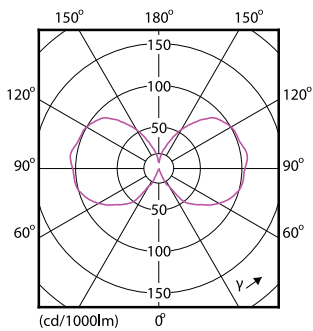

| Product | D | C |
|---------------------------------------|-------|--------|
| CLA LEDBulb D 7-55W ST64 E27 825 GOLD | 64 mm | 148 mm |

Date fotometrice

LED Lamps, Lightcolour /825 GOLD

Classic LEDBulb D 7-55W ST64 825 GOLD