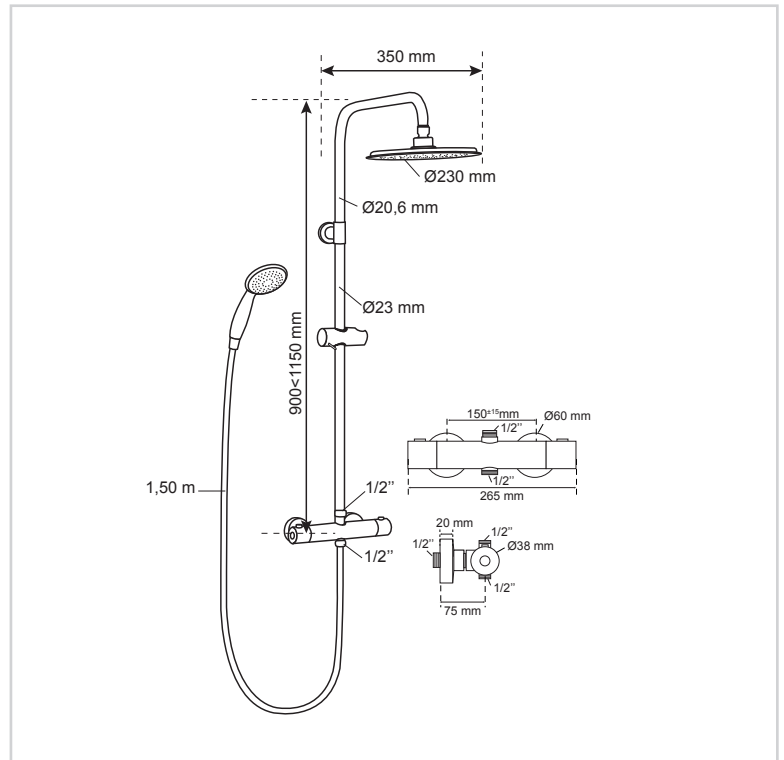

Spray type : Soft rain, Drenching rain, Massage, Soft + Drenching rain, Soft rain + massage.

Spray change : Rotating.

Sprays nb : 5.

Thermostatic Vernet cartridge.

Water saving.

Bar diameter : 23/20,6 Mixer column diameter : 1/2' Mixer hose diameter : 1/2'

Adjustable. Bar length : 110 Hose Length : 1,50 m. Column depth : 350 Headshower dimension / diameter : 23

Column material : Brass. Headshower material : ABS.

Hose Material : Smooth PVC.

Hose mixer screws material : Chrome brass.

Hose handshower screw material : Chrome brass.

Mixer material : Brass. Inverter material : Ceramic.

CARE AND CLEANING

Run your finger over the handshower and shower head nozzles to remove easily limestone deposit. Use a mild detergent to clean surface, do not use abrasive material.