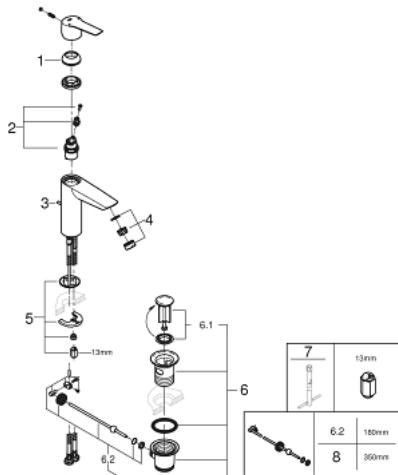

23 455 002 START SINGLE-LEVER BASIN MIXER M-SIZE

SPARE PARTS, July 2019 – now

- 1: Shield for cross handle (Spare part-nr. 46116000)
- 2: Cartridge (Spare part-nr. 48518000)
- 3: lift rod US (Spare part-nr. 65936000)
- 4: Flow restrictor (Spare part-nr. 48159000)
- 5: Shank mounting kit (Spare part-nr. 46645000)
- 6: Pop-up waste set 1 1/4" (Spare part-nr. 28910000)
- 6.1: Chrome bath plug (Spare part-nr. 07182000)
- 6.2: Eccentric rod (Spare part-nr. 07052000)
- 7: Mounting wrench (Spare part-nr. 19017000)*
- 8: Eccentric rod (Spare part-nr. 07341000)*