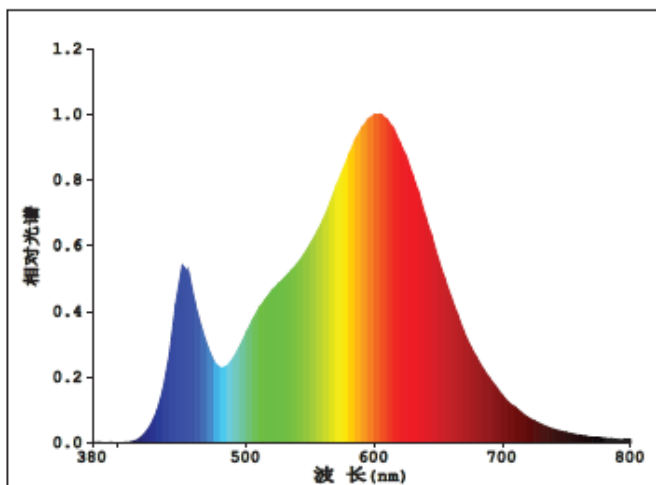

PRODUCT FEATURES

- LED alternative to conventional lamps
- Mercury-free lamps

TECHNICAL DATA

Electrical data

Rated wattage	7.00 W
Nominal wattage	7.00 W
Nominal voltage	185-240VAC
Operating frequency	50...60 Hz
Power factor λ	> 0.50
Claimed equiv. conventional lamp power	60 W

Photometrical data

Rated luminous flux	600 lm
Light color (designation)	Warm White
Color temperature	3000 K
Luminous flux	600 lm
Color rendering index Ra	≥ 80
Standard deviation of color matching	≤ 6 sdcn
Nominal luminous flux	600 lm
Rated color temperature	3000 K
Color rendering index Ra	≥ 80

Light technical data

Starting time	< 0.5 s
Beam angle	36°

Dimensions & weight

Overall length	55.0 mm
Diameter	50.0 mm
Length	55.0 mm

Lifespan

Nominal lamp life time	25000 h
Rated lamp life time	25000 h
Number of switching cycles	15000
Warranty	2 years