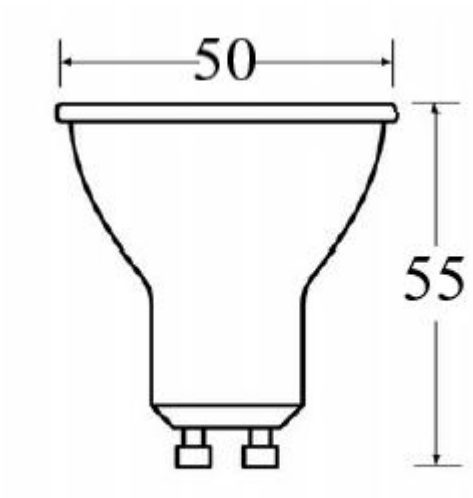

Photometrical data

Rated luminous flux	600 lm
Light color (designation)	Warm White
Color temperature	3000 K
Luminous flux	600 lm
Color rendering index Ra	≥ 80
Standard deviation of color matching	≤ 6 sdcn
Nominal luminous flux	600 lm
Rated color temperature	3000 K
Color rendering index Ra	≥ 80

Light technical data

Starting time	< 0.5 s
Beam angle	36°

Dimensions & weight

Overall length	55.0 mm
Diameter	50.0 mm
Length	55.0 mm

Lifespan

Nominal lamp life time	25000 h
Rated lamp life time	25000 h
Number of switching cycles	15000
Warranty	2 years

Order code/Name

Order code/Name	FA2657 LED BULB FA-7W/GU10/830L
------------------------	---------------------------------

LOGISTICAL DATA

Product code	Packaging unit (Pieces/Unit)	Dimensions (length x width x height)	Gross weight	Volume
FA2657	Folding carton box 1	50 mm x 50 mm x 56 mm	32.00 g	0.14 dm ³
FA2657	Shipping carton box 100	570 mm x 290 mm x 175 mm	3200.00 g	0.029 m ³