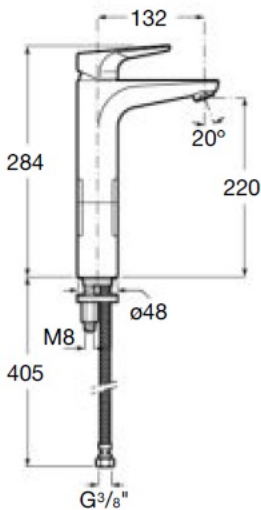

High spout basin mixer

Single-lever high spout basin mixer,
with aerator, smooth body and flexible
supply hoses.

Chrome

Ref. A5A3790C00