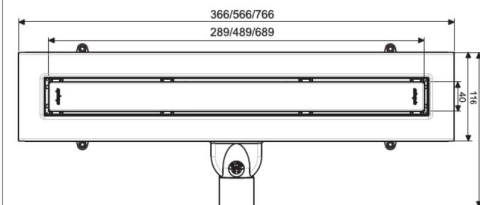

### EASY TO ADJUST

- Divisible, ball-joint feet  
- Adjustable height

50mm

### HYGIENE AND EASE OF MAINTENANCE

Membrane trap : replaces the water trap

### TECHNICAL CHARACTERISTICS

Anti-odour function, as efficient as a water trap	Silicon membrane
Flow rate (with 20mm of water) meets NF EN 1253 criteria	35 L/mn
Height of channel (under floor)	50 mm
Adjustable height	from 50 to 110 mm
Connection to drainage system	M50 mm to be glued or Push Fit
Materials	Trap in ABS Plate, surround and grate in stainless steel