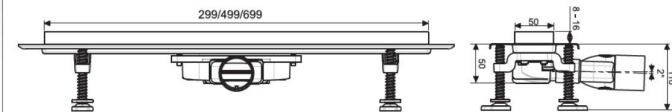

TECHNICAL CHARACTERISTICS

Anti-odour function, as efficient as a water trap	Silicon membrane
Flow rate (with 20mm of water) meets NF EN 1253 criteria	35 L/mn
Height of channel (under floor)	50 mm
Adjustable height	from 50 to 110 mm
Connection to drainage system	M50 mm to be glued or Push Fit
Materials	Trap in ABS Plate, surround and grate in stainless steel