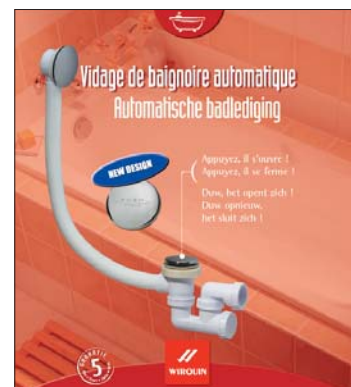

The new packaging :

New plug
Better looking, more resistant, more effective!