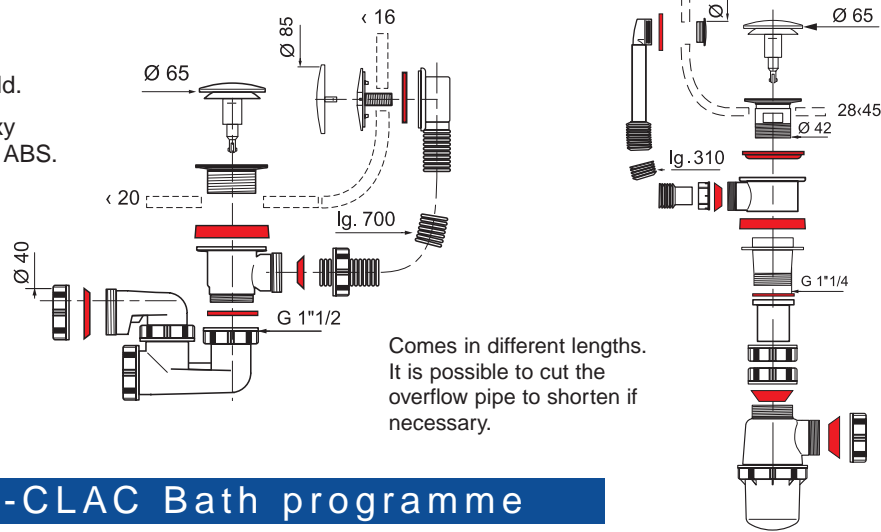

Technical information

3 Finishes : chrome-plated, white or gold.

White model: The plug with a white epoxy brass trim is replaced by a plug in white ABS.

5 year guarantee.

Patented system.

QUICK-CLAC Bath programme

• Fits all baths (enamelled steel, synthetic materials, cast iron).

DESCRIPTION	COLOUR	PACKAGING	PRODUCT CODE	BAR CODE	BOXEQ QTY
Quick-clac - bath waste without trap L700	Chrome-plated	Bag	SP760099	3375536003953	6
Quick-clac - bath waste without trap L700	Chrome-plated	Bag	32760001	3375539071850	38
Quick-clac - bath waste with "V" trap L700	Chrome-plated	Bag	SP760199	3375536017035	1
Quick-Clac - bath waste with trap L700	Chrome-plated	Bag	SP760299	3375536001201	5
Quick-Clac - bath waste with trap L700	Chrome-plated	Bag	34760517	3375539064319	35
Quick-Clac - bath waste with trap L700	Chrome-plated	Blister	SP0760299C	3375536012924	4
Quick-Clac - bath waste without trap L700	White	Bag	SP760040	3375536019343	1
Quick-Clac - bath waste with trap L700	White	Bag	SP760240	3375536004554	5
Quick-Clac - bath waste with trap L700	White	Blister	SP0760240C	3375536012931	1
Quick-Clac - bath waste without trap L700	Gold	Bag	SP760045	3375536019350	1
Quick-Clac - bath waste with trap L700	Gold	Bag	SP760245	3375536004561	1
Quick-Clac - bath waste with trap L700	Gold	Blister	SP0760245C	3375536012948	1
Quick-Clac - bath waste with trap L130+adaptor Ø40-43mm	Chrome-plated	Bag	34760701	3375536039723	25
Quick-Clac - bath waste with trap without overflow	Chrome-plated	Bag	SP720099	3375536007579	1
Quick-Clac - bath waste with trap L700+adaptor Ø40-43mm	Chrome-plated	Blister	SP760399C	3375536001515	1
Quick-Clac - bath waste with trap L700+adaptor Ø40-43mm	Chrome-plated	Bag	SP760399G	3375536010487	1
Quick-Clac - bath waste with trap L700+adaptor Ø40-43mm	Gold	Blister	SP760345C	3375536024699	1
Quick-Clac - bath waste with trap L800	Chrome-plated	Bag	SP780399	3375536020615	30
Quick-Clac - bath waste without trap L800	Chrome-plated	Bag	32760401	3375536001959	1
Quick-Clac - bath waste with trap L1000+adaptor Ø43mm	Chrome-plated	Bag	SP710399	3375536019992	1
Quick-Clac - bath waste with trap L1300+adaptor Ø43mm	Chrome-plated	Bag	SP713299	3375536023784	1

QUICK-CLAC Washbasin programme

• Fits bowls, bidets and washbasins of all sizes (ceramic, synthetic, steel or stainless steel).