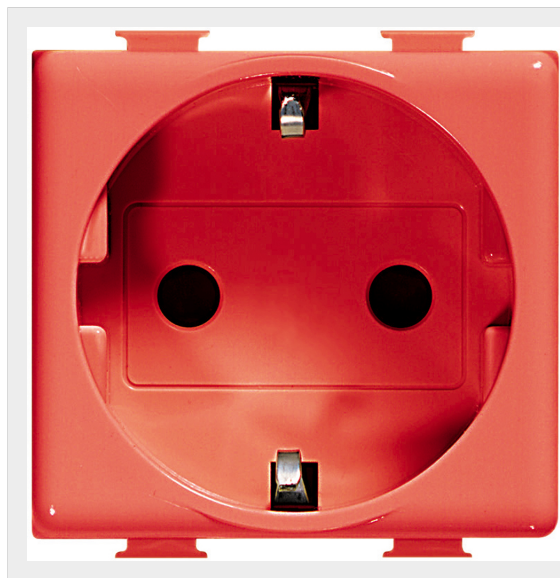

BTICINO &gt; Wiring devices &gt; Matix &gt; Devices - colour ivory &gt; German standard sockets with screw terminals

## A5440/2NR

Socket german standard 2P+T 16A 250Vaccon shielded tulip contacts for primary loads - red

### Technical features

N° of modules	2
N° of poles	2P+T
Rated voltage	250Vac
Rated current	16A
Series	Matix