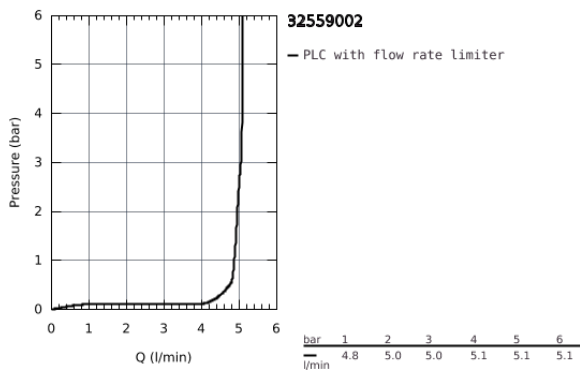

32 559 002 **START BASIN MIXER 1/2"**
S-SIZE

PRODUCT DESCRIPTION

- Colour: Chrome
- monobloc installation
- metal lever
- 28 mm ceramic cartridge with GROHE SilkMove
- adjustable flow rate limiter
- with temperature limiter
- GROHE Long-Life finish
- GROHE Water Saving mousseur 5.7 l/min
- Lead and Nickel Free Inner Water Ways
- pop-up waste set 1 1/4"
- flexible connection hoses
- GROHE QuickTool included

32 559 002 **START BASIN MIXER 1/2"**
S-SIZE

SPARE PARTS, July 2019 – now

- 1: Shield for cross handle (Spare part-nr. 46116000)
- 2: Cartridge (Spare part-nr. 48518000)
- 3: lift rod US (Spare part-nr. 65936000)
- 4: Flow restrictor (Spare part-nr. 48159000)
- 5: Shank mounting kit (Spare part-nr. 46645000)
- 6: Pop-up waste set 1 1/4" (Spare part-nr. 28910000)
- 6.1: Chrome bath plug (Spare part-nr. 07182000)
- 6.2: Eccentric rod (Spare part-nr. 07052000)
- 7: Mounting wrench (Spare part-nr. 19017000)*
- 8: Eccentric rod (Spare part-nr. 07341000)*