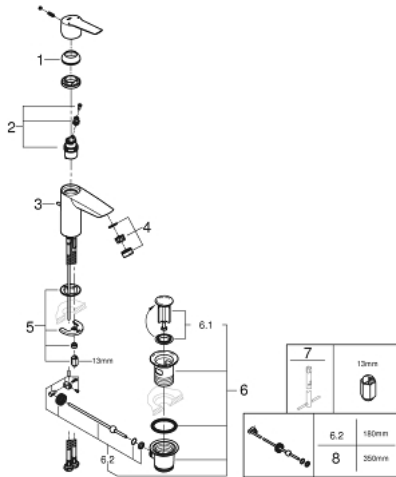

32 559 002 **START BASIN MIXER 1/2"**
S-SIZE

PRODUCT DESCRIPTION

- Colour: Chrome
- monobloc installation
- metal lever
- 28 mm ceramic cartridge with GROHE SilkMove
- adjustable flow rate limiter
- with temperature limiter
- GROHE Long-Life finish
- GROHE Water Saving mousseur 5.7 l/min
- Lead and Nickel Free Inner Water Ways
- pop-up waste set 1 1/4"
- flexible connection hoses
- GROHE QuickTool included

32 559 002 **START BASIN MIXER 1/2"**
S-SIZE

SPARE PARTS, July 2019 – now

- 1: Shield for cross handle (Spare part-nr. 46116000)
- 2: Cartridge (Spare part-nr. 48518000)
- 3: lift rod US (Spare part-nr. 65936000)
- 4: Flow restrictor (Spare part-nr. 48159000)
- 5: Shank mounting kit (Spare part-nr. 46645000)
- 6: Pop-up waste set 1 1/4" (Spare part-nr. 28910000)
- 6.1: Chrome bath plug (Spare part-nr. 07182000)
- 6.2: Eccentric rod (Spare part-nr. 07052000)
- 7: Mounting wrench (Spare part-nr. 19017000)*
- 8: Eccentric rod (Spare part-nr. 07341000)*