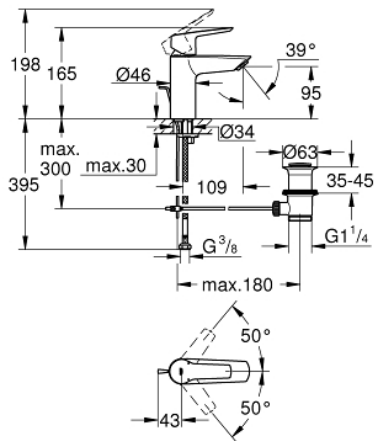

32 559 002 **START BASIN MIXER 1/2"**
S-SIZE

PRODUCT DESCRIPTION

- Colour: Chrome
- monobloc installation
- metal lever
- 28 mm ceramic cartridge with GROHE SilkMove
- adjustable flow rate limiter
- with temperature limiter
- GROHE Long-Life finish
- GROHE Water Saving mousseur 5.7 l/min
- Lead and Nickel Free Inner Water Ways
- pop-up waste set 1 1/4"
- flexible connection hoses
- GROHE QuickTool included

32 559 002 **START BASIN MIXER 1/2"**
S-SIZE

SPARE PARTS, July 2019 – now

- 1: Shield for cross handle (Spare part-nr. 46116000)
- 2: Cartridge (Spare part-nr. 48518000)
- 3: lift rod US (Spare part-nr. 65936000)
- 4: Flow restrictor (Spare part-nr. 48159000)
- 5: Shank mounting kit (Spare part-nr. 46645000)
- 6: Pop-up waste set 1 1/4" (Spare part-nr. 28910000)
- 6.1: Chrome bath plug (Spare part-nr. 07182000)
- 6.2: Eccentric rod (Spare part-nr. 07052000)
- 7: Mounting wrench (Spare part-nr. 19017000)*
- 8: Eccentric rod (Spare part-nr. 07341000)*